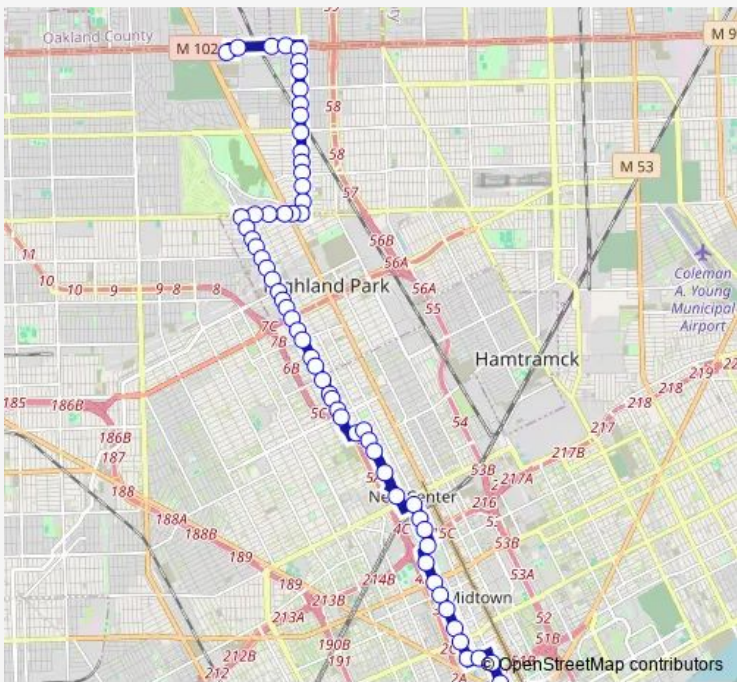

[Go to website](#)

**Direction**  
 Meijer Gateway - Eb — Rosa Parks Transit Center - De-boarding

62 stops

[Open route schedule](#)

- Meijer Gateway - Eb
- 8 Mile & Ralston
- 8 Mile & Gary
- 8 Mile & Danbury
- John R & 8 Mile
- John R & Winchester
- John R & Remington
- John R & State Fair
- John R & Lantz
- John R & Emery
- John R & 7 Mile
- John R & Hildale
- John R & Greendale
- John R & Nevada
- John R & Worcester
- John R & Dakota
- Mcnichols & John R
- Mcnichols & Woodward
- Mcnichols & Woodward
- Mcnichols & Second
- Mcnichols & Third

Route schedule

Meijer Gateway - Eb — Rosa Parks Transit Center - De-boarding

Monday	05:06-22:06
Tuesday	05:06-22:06
Wednesday	05:06-22:06
Thursday	05:06-22:06
Friday	05:06-22:06
Saturday	07:06-21:06
Sunday	07:00-20:00

**Route info**

Direction: Meijer Gateway - Eb

Stops: 62

Trip Duration: 0 hour 46 min

Hamilton & McNichols

Hamilton & Grove

Hamilton & Florence

Hamilton & Eason

State Fair @ RR Viaduct (Charleston)

State Fair & Havana

State Fair & Bauman

State Fair & Ralston

State Fair & Woodward

Woodward @ State Fairgrounds

Meijer Gateway - Eb

23 Bus time schedules and route maps are available in an offline PDF at [busmaps.com](https://busmaps.com). Use the [busmaps.com](https://busmaps.com) website to see live bus times, train schedule or subway schedule, and step-by-step directions for all public transit in Detroit