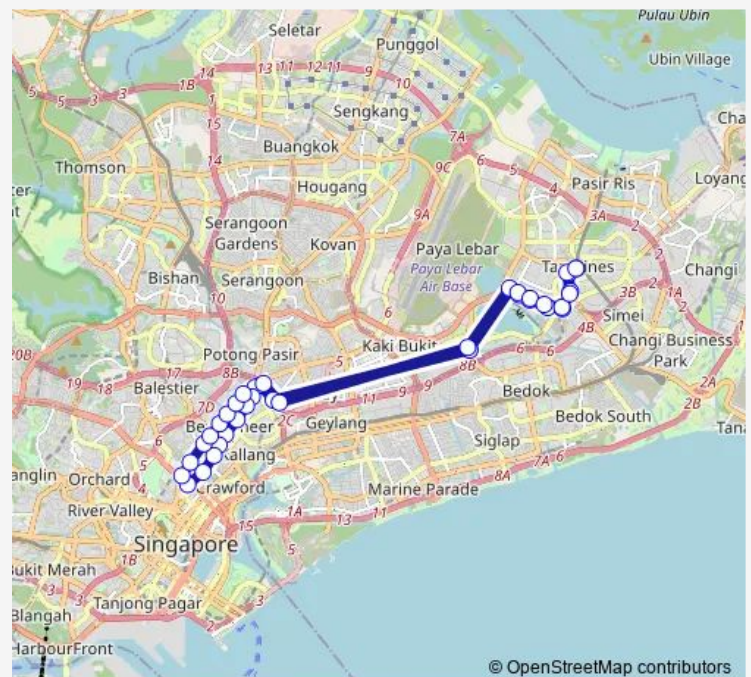

Thursday 05:30

Friday 05:30

Saturday 05:30

Sunday 05:30

Route info

Direction: Tampines Int

Stops: 40

Trip Duration: 2 hour 7 min

© OpenStreetMap contributors

Tekka Ctr

Broadway Hotel

Aft Farrer Pk Stn Exit G

Sri Vadapathira K Tp

Kwong Wai Shiu Hosp

Boon Keng Stn/Blk 102

Opp Bendemeer Pr Sch