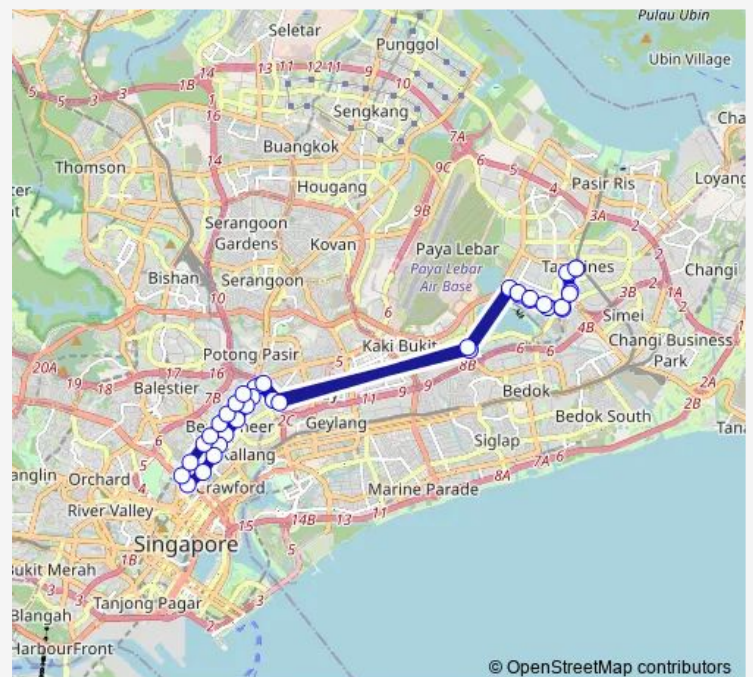

Thursday 05:30

Friday 05:30

Saturday 05:30

Sunday 05:30

Route info

Direction: Tampines Int

Stops: 40

Trip Duration: 2 hour 7 min

© OpenStreetMap contributors

Tekka Ctr

Broadway Hotel

Aft Farrer Pk Stn Exit G

Sri Vadapathira K Tp

Kwong Wai Shiu Hosp

Boon Keng Stn/Blk 102

Opp Bendemeer Pr Sch