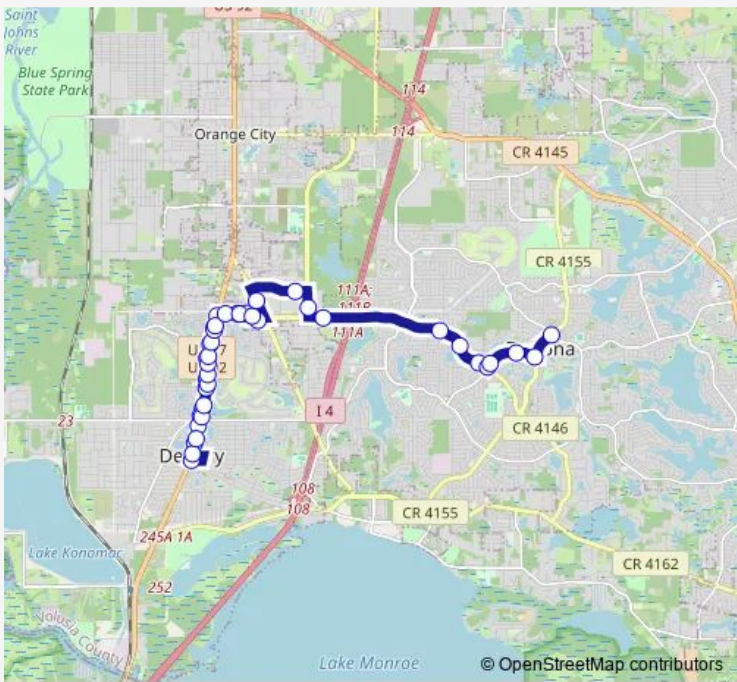

Bus 23

[Go to website](#)

Direction
 Providence AND FT. Smith 23 Ib — Market Place BUS Loading Zone

25 stops

[Open route schedule](#)

- Providence AND FT. Smith 23 Ib
- FT. Smith & Toledo Ib
- FT. Smith & Monticello Ib
- FT. Smith & Eden Ib
- FT. Smith & Drysdale Ib
- FT. Smith & Elkcam Ib
- Elkcam & S. OLD Mill DR. Ib
- Elkcam & Shadow Ridge DR. Ib
- Elkcam & Oswego AV Ib
- Elkcam & E Union Circle Ib
- Elkcam & E. Firwood DR. Ib
- Normandy AND Elkcam 20 Ib
- Normandy & Sullivan ST. Ib
- Normandy & Tulip ST. Ib
- Normandy & N. Apache Circle Ib
- 1921 Saxon Blvd. Ib
- Saxon & N. Apache DR. Ib
- Saxon & W. Finland DR. Ib
- Saxon AT Park & Ride ST Wb
- Walmart- Orange City Ib
- Kohls Orange City Ib

Route info

Direction: Providence AND FT. Smith 23 Ib

Stops: 25

Trip Duration: 0 hour 27 min

Harley Strickland & Junior ST. Ib

Harley Strickland & Enterprise Ib

Crown Center AT Enterprise Rd

Market Place BUS Loading Zone

Direction

Market Place BUS Loading Zone — Providence AND FT. Smith 23 Ib

40 stops

[Open route schedule](#)

Market Place BUS Loading Zone

Saxon AT Market Place Wb

Corby DR. AND Saxon

Fire Tower Park Ob

Direction: Market Place BUS Loading Zone

Stops: 40

Trip Duration: 0 hour 33 min

Statler Ave. & Charles Beall Ob

Saxon AND Serenity Ob

Woodford & Saxon Ob

Market Place AND Saxon Eb

Target Orange City