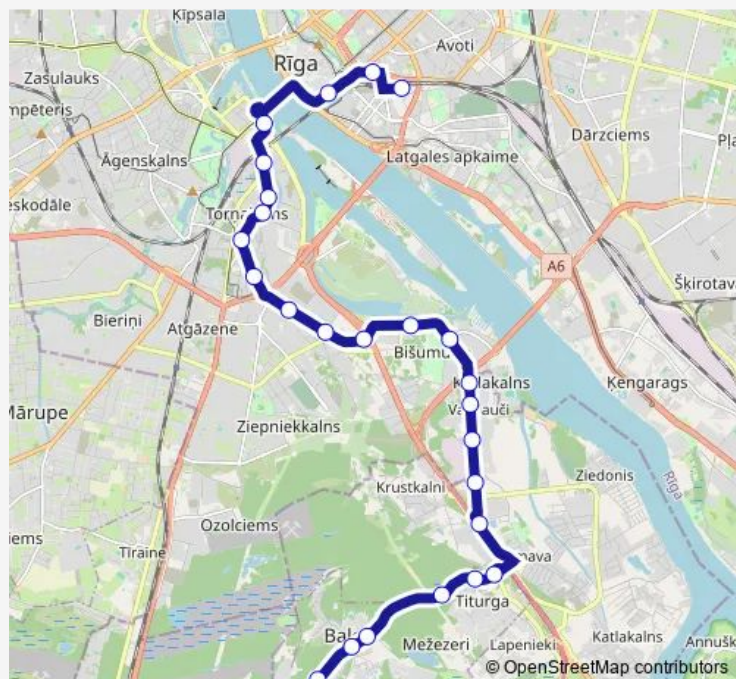

Thursday 05:15-23:18

Friday 05:15-23:18

Saturday 05:55-22:45

Sunday 05:55-22:45

Route info

Direction: Abrenes iela

Stops: 25

Trip Duration: 0 hour 41 min

Friday 05:37-23:05

Saturday 06:10-22:50

Sunday 06:10-22:50

Route info

Direction: Kantoris

Stops: 26

Trip Duration: 0 hour 42 min

23 Bus time schedules and route maps are available in an offline PDF at busmaps.com. Use the busmaps.com website to see live bus times, train schedule or subway schedule, and step-by-step directions for all public transit in Riga