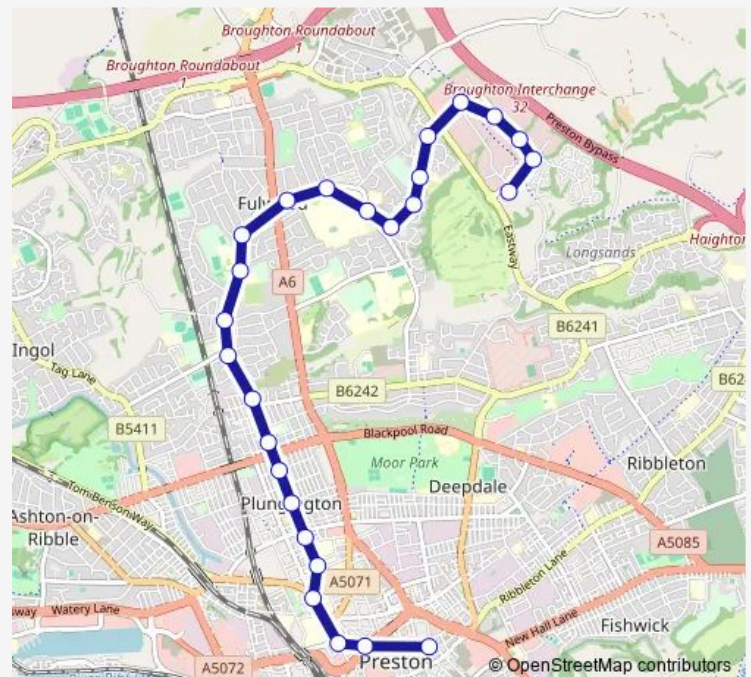

Thursday 05:24-23:10

Friday 05:24-23:10

Saturday 05:24-23:10

Sunday 07:05-22:10

Route info

Direction: Fulwood Asda

Stops: 26

Trip Duration: 0 hour 21 min

23 — Preston - ASDA

Brook Building

53 Degrees

Corporation Street

Ring Way

Arrival Stand

Direction

Bus Station — Fulwood Asda

29 stops

[Open route schedule](#)

Bus Station

Lancaster Road

Ring Way

Corporation Street

53 Degrees

Uclan Douglas Residences

Thursday 05:00-21:40

Friday 05:00-21:40

Saturday 05:00-21:40

Sunday 06:35-20:40

Route info

Direction: Bus Station

Stops: 29

Trip Duration: 0 hour 27 min