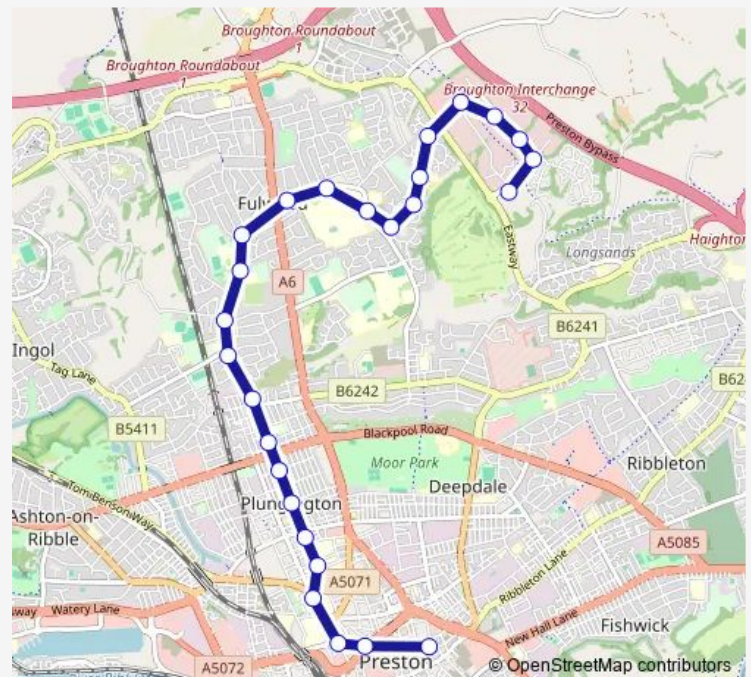

### Route schedule

Fulwood Asda — Arrival Stand

Monday 05:24-23:10

Tuesday 05:24-23:10

Wednesday 05:24-23:10

Thursday 05:24-23:10

Friday 05:24-23:10

Saturday 05:24-23:10

### Route info

Direction: Fulwood Asda

Stops: 26

Trip Duration: 0 hour 29 min

23 — Preston - ASDA

Brook Building

53 Degrees

Corporation Street