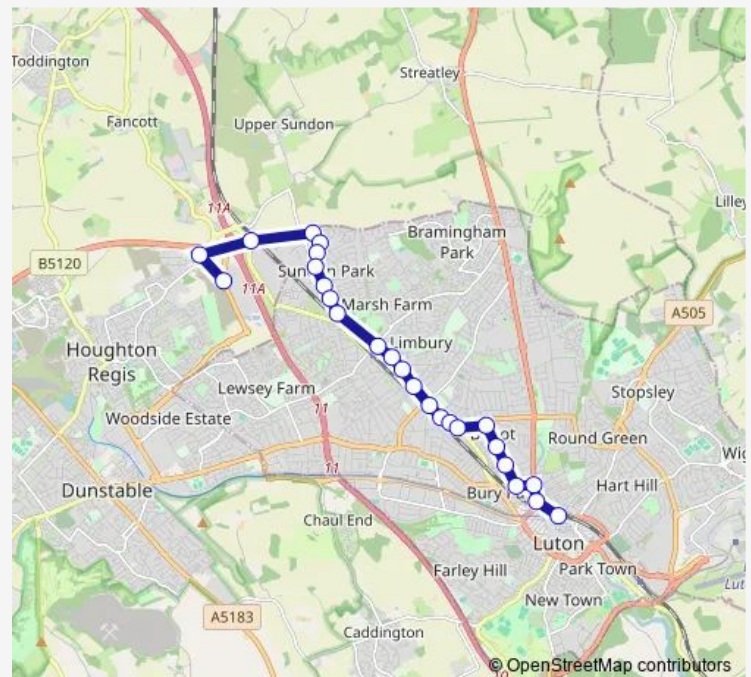

Ocado Distribution Centre

Epping Way

Mendip Way

Wellfield Avenue

Ashwell Avenue

Hill Rise

Selina Close

Leagrave Common

Leagrave Railway Station

Hewlett Road

Archway Road

Roman Road

Waller Avenue

Avenue Grimaldi

Millfield Road

Rondini Avenue

Thursday 06:10-22:45

Friday 06:10-22:45

Saturday 06:10-22:40

Sunday 08:45-22:45

Route info

Direction: Lidl Distribution Centre

Stops: 25

Trip Duration: 0 hour 40 min

23 — Luton - Sundon Park - Linmere

Studley Road

Cromwell Hill

Moor Park

Luton Station Interchange

Direction

Luton Station Interchange — Lidl Distribution Centre

24 stops