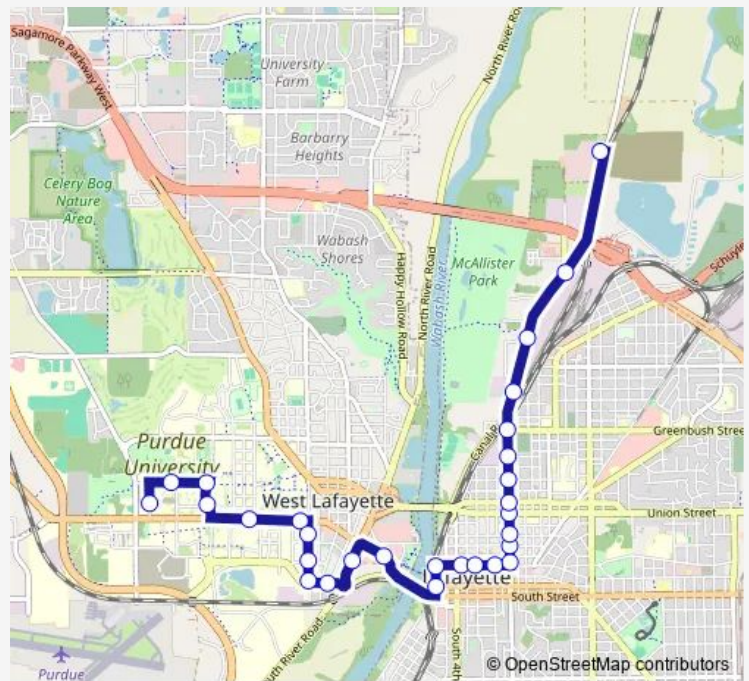

[Go to website](#)

Direction

Tippecanoe County Community Corrections: Bus127 —
Mccutcheon Hall on Mccutcheon (@Shelter): Bus491e

28 stops

[Open route schedule](#)

Tippecanoe County Community Corrections: Bus127

Mail Inc: Bus121

Duncan & 9th St (West of): Bus145

Mcallister Park: Bus122

River Walk Apartments on 9th St: Bus152

ZF Industries on 9th St: Bus960

9th St & Roberts St (NW Corner): Bus987nw

9th St & Hartford St (NW Corner): Bus292nw

Salem St & 9th St (NW Corner): Bus380nw

9th St & Union St (NW Corner @ Shelter): Bus367

9th St & Cincinnati St (NW Corner): Bus783nw

9th St & Ferry St (NW Corner): Bus266

Columbia St & 7th St (NE Corner): Bus243n

Columbia St & 6th St (NE Corner): Bus674

Columbia St & 5th St (NE Corner): Bus675

Columbia St & 2nd St (NE Corner): Bus287ne

Wabash Landing on State St (at shelter): Bus156

Wood St & River Rd (NW Corner): Bus489

River Rd & Williams St (NW Corner): Bus186

Williams St & Salisbury St (NE Corner): Bus522

Williams St & Grant St (NE Corner): Bus290

Route schedule

Tippecanoe County Community Corrections: Bus127 —
Mccutcheon Hall on Mccutcheon (@Shelter): Bus491e

Monday	06:30-20:30
Tuesday	06:30-20:30
Wednesday	06:30-20:30
Thursday	06:30-20:30
Friday	06:30-20:30
Saturday	10:15-14:45
Sunday	—

Route info

Direction: Tippecanoe County Community Corrections:
Bus127

Stops: 28

Trip Duration: 0 hour 26 min

23 — The Connector