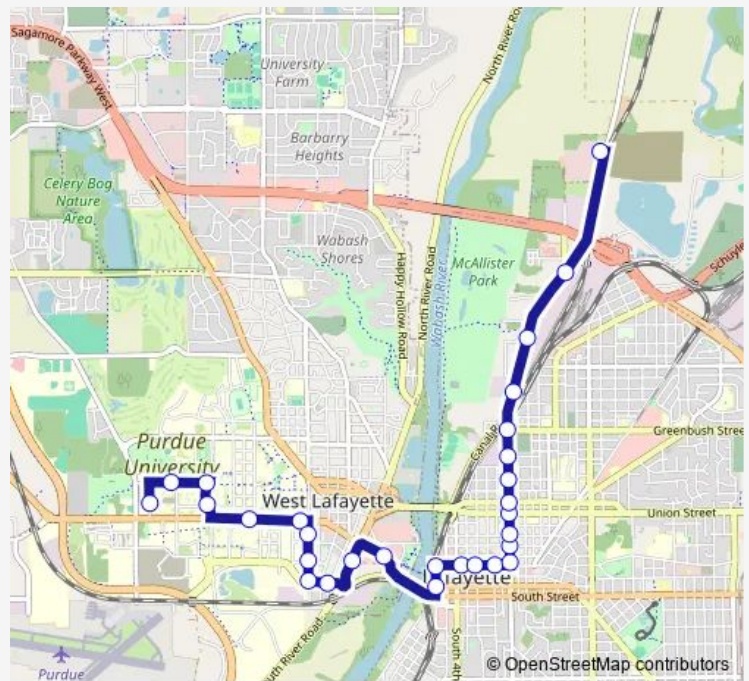

[Go to website](#)

Direction
Tippecanoe County Community Corrections: Bus127 —
Mccutcheon Hall on Mccutcheon (@Shelter): Bus491e

28 stops

[Open route schedule](#)

Tippecanoe County Community Corrections: Bus127

Mail Inc: Bus121

Duncan & 9th St (West of): Bus145

Mcallister Park: Bus122

River Walk Apartments on 9th St: Bus152

ZF Industries on 9th St: Bus960

9th St & Roberts St (NW Corner): Bus987nw

9th St & Hartford St (NW Corner): Bus292nw

Salem St & 9th St (NW Corner): Bus380nw

9th St & Union St (NW Corner @ Shelter): Bus367

9th St & Cincinnati St (NW Corner): Bus783nw

9th St & Ferry St (NW Corner): Bus266

Columbia St & 7th St (NE Corner): Bus243n

Columbia St & 6th St (NE Corner): Bus674

Columbia St & 5th St (NE Corner): Bus675

Columbia St & 2nd St (NE Corner): Bus287ne

Wabash Landing on State St (at shelter): Bus156

Wood St & River Rd (NW Corner): Bus489

River Rd & Williams St (NW Corner): Bus186

Williams St & Salisbury St (NE Corner): Bus522

Williams St & Grant St (NE Corner): Bus290

Route schedule

Tippecanoe County Community Corrections: Bus127 —
Mccutcheon Hall on Mccutcheon (@Shelter): Bus491e

Monday	06:30-20:30
Tuesday	06:30-20:30
Wednesday	06:30-20:30
Thursday	06:30-20:30
Friday	06:30-20:30
Saturday	10:15-14:45
Sunday	—

Route info

Direction: Tippecanoe County Community Corrections:
Bus127

Stops: 28

Trip Duration: 0 hour 26 min

23 — The Connector