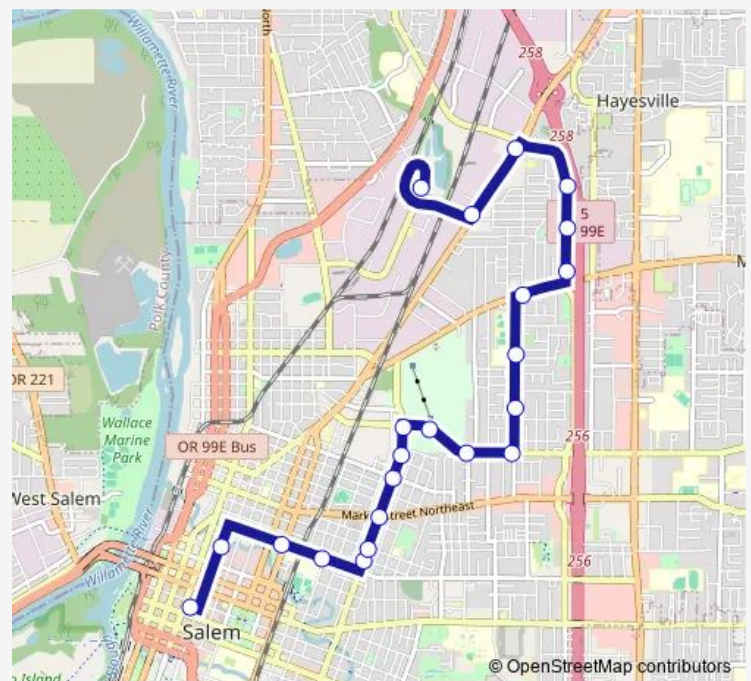

Hawthorne @ Felina

Portland Rd @ Hyacinth

Portland Rd @ Bill Frey Dr

Route schedule

Downtown Transit Center - Bay N — Bill Frey Dr @ Kroc Center

Monday 07:00-21:00

Tuesday 07:00-21:00

Wednesday 07:00-21:00

Thursday 07:00-21:00

Friday 07:00-21:00

Saturday —

Sunday —

Route info

Direction: Downtown Transit Center - Bay N

Stops: 22

Trip Duration: 0 hour 26 min

© OpenStreetMap contributors

■ 23 — Lansing / Hawthorne

BusMaps

Direction

Bill Frey Dr @ Kroc Center — Downtown Transit Center - Bay N

23 stops

[Open route schedule](#)

Bill Frey Dr @ Kroc Center

Monday 06:25-20:29

Tuesday 06:25-20:29

Wednesday 06:25-20:29

Thursday 06:25-20:29

Friday 06:25-20:29

Saturday —

Sunday —

Route info