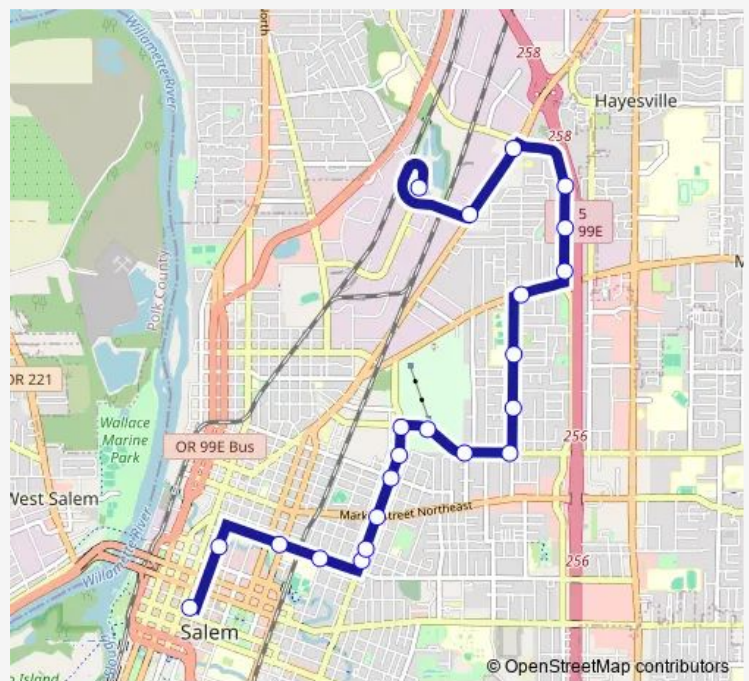

Hawthorne @ Felina

Portland Rd @ Hyacinth

Portland Rd @ Bill Frey Dr

Route schedule

Downtown Transit Center - Bay N — Bill Frey Dr @ Kroc Center

Monday 07:00-21:00

Tuesday 07:00-21:00

Wednesday 07:00-21:00

Thursday 07:00-21:00

Friday 07:00-21:00

Saturday —

Sunday —

Route info

Direction: Downtown Transit Center - Bay N

Stops: 22

Trip Duration: 0 hour 23 min

■ 23 — Lansing / Hawthorne

Direction

Bill Frey Dr @ Kroc Center — Downtown Transit Center - Bay N

23 stops

[Open route schedule](#)

Bill Frey Dr @ Kroc Center

Portland Rd @ Northgate

Portland Rd @ Hyacinth

Wednesday 06:25-20:29

Thursday 06:25-20:29

Friday 06:25-20:29

Saturday —

Sunday —

Route info

Direction: Bill Frey Dr @ Kroc Center

Stops: 23