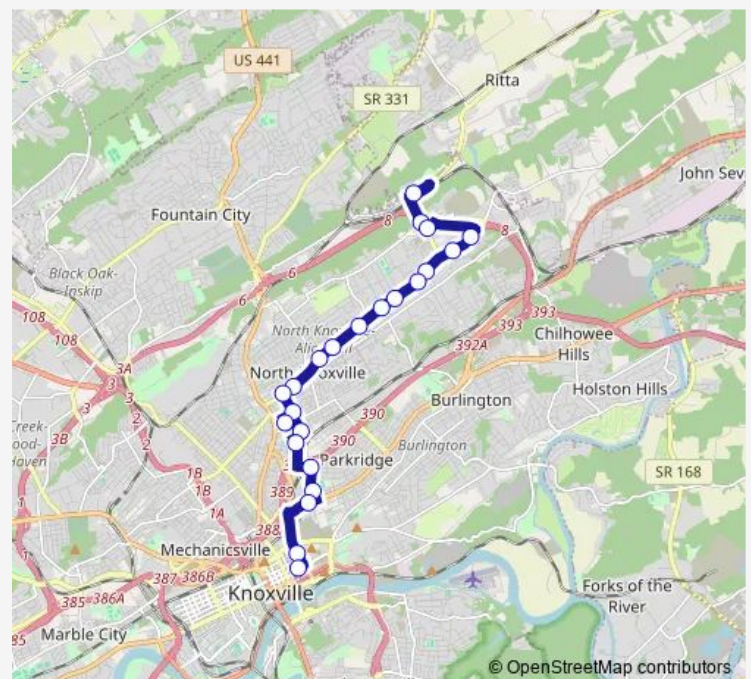

Sixth Ave SB before Cecil Ave

8th Ave SB and Gillespie Ave

Sixth Ave SB and Grainger Ave

Washington Pike EB and Winona St

Winona St SB before Fifth Avenue

Magnolia Ave WB and Jessamine St

Route schedule

Target (greenway) — Knoxville Station Bay D

Monday 08:25-18:25

Tuesday 08:25-18:25

Wednesday 08:25-18:25

Thursday 08:25-18:25

Friday 08:25-18:25

Saturday —

Sunday —

Route info

Direction: Target (greenway)

Stops: 23

Trip Duration: 0 hour 40 min

23 — 23 Millertown

Hall of Fame Dr SB Mid-Block before Church Ave

Knoxville Station Bay D

Direction

Knoxville Station Bay C — Target (greenway)

Saturday	—
----------	---

Sunday	—
--------	---

Route info

Direction: Knoxville Station Bay C

Stops: 25

Trip Duration: 0 hour 40 min

23 Bus time schedules and route maps are available in an offline PDF at busmaps.com. Use the busmaps.com website to see live bus times, train schedule or subway schedule, and step-by-step directions for all public transit in Knoxville