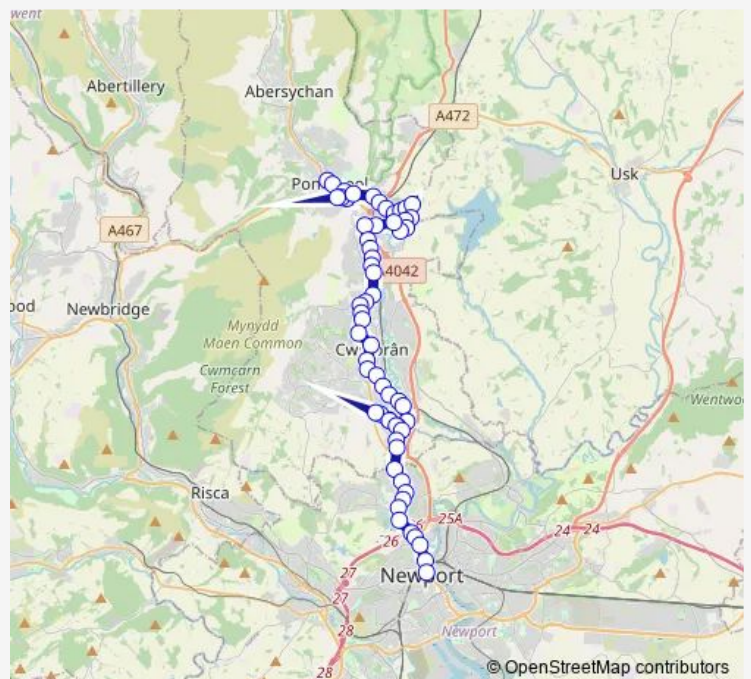

Route schedule

Market Square 18 — Market Square

Monday	07:05
Tuesday	07:05
Wednesday	07:05
Thursday	07:05
Friday	07:05
Saturday	—
Sunday	—

Route info

Direction: Market Square 18

Stops: 63

Trip Duration: 1 hour 6 min