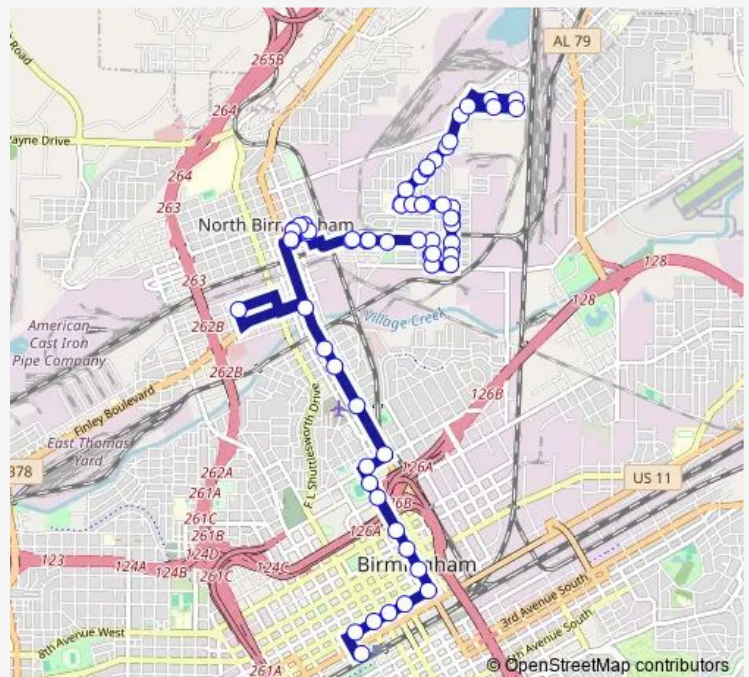

Route schedule

Central Station — 30th Avenue & 27th St

Monday 05:58-19:05

Tuesday 05:58-19:05

Wednesday 05:58-19:05

Thursday 05:58-19:05

Friday 05:58-19:05

Saturday 06:58-19:00

Sunday —

Route info

Direction: Central Station

Stops: 18

Trip Duration: 0 hour 22 min

23 — North Birmingham

Direction

30th Avenue & 27th St — Central Station

63 stops

[Open route schedule](#)

30th Avenue & 27th St

27th St N and 31st Ave N

31st Ave and 28th St N

28th St and 30th Ave N

29th Ave and 29th St N

29th Ave and 30th St N

Thursday 05:00-19:33

Friday 05:00-19:33

Saturday 06:00-19:28

Sunday —

Route info

Direction: 30th Avenue & 27th St

Stops: 63

Trip Duration: 0 hour 53 min