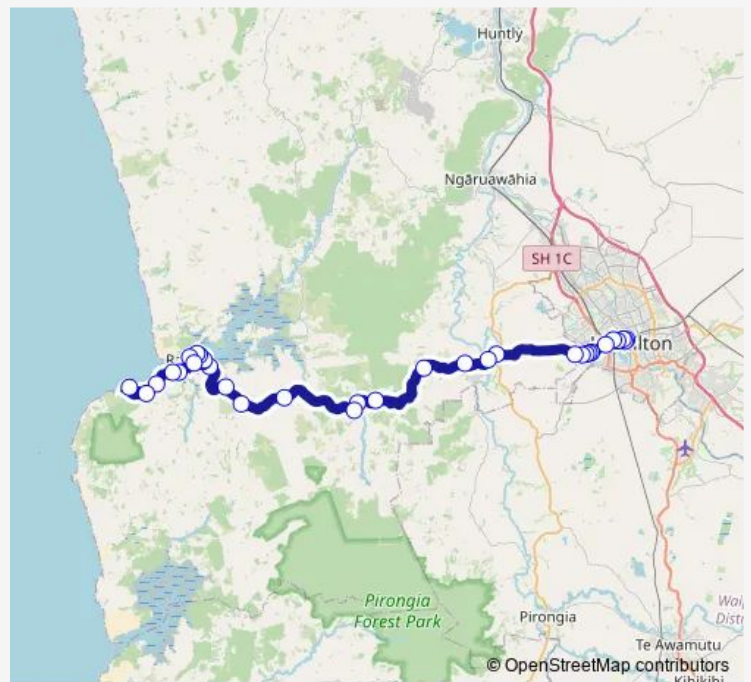

Bus 23 Raglan

[Go to website](#)

Direction
 72 Wainui Rd (near Te Hutewai Rd) — Transport Centre
 33 stops
[Open route schedule](#)

- 72 Wainui Rd (near Te Hutewai Rd)
- 43 Wainui Rd (near Tahuna Ave)
- Opp 1 Norrie Ave (near Upper Bow St)
- 7 Bow St (Raglan shops)
- 28 Wallis St (near James St)
- 36 Wallis St (near Raglan Bowling Club)
- 60 Wallis St
- 16 Government Rd (near Lily St)
- 40 Government Rd
- 34 Manukau Rd (near Simon Rd)
- 26 Manukau Rd
- Main Rd (near Manukau Rd)
- Main Rd (Lorenzen Bay Rd)
- SH 23 (near Okete Rd) (hail2ride)
- SH 23 (opp Te Mata Rd) (hail2ride)
- SH 23 (Te Uku shops) (hail2ride)
- SH 23 (opp Old Mountain Rd) (hail2ride)
- SH 23 (near Otonga Valley Rd) (hail2ride)
- SH 23 (near Cogswell Rd) (hail2ride)
- SH 23 (opp Glentui Ln) (hail2ride)
- SH 23 (opp Highbrook Way) (hail2ride)

Route info

Direction: 72 Wainui Rd (near Te Hutewai Rd)
 Stops: 33
 Trip Duration: 1 hour 3 min

23 — Raglan

SH 23 (near Maori Point Rd) (hail2ride)

15 Store Rd (near Te Kowhai Golf Club)

Whatawhata Rd (opp Wallace Rd) (hail2ride)