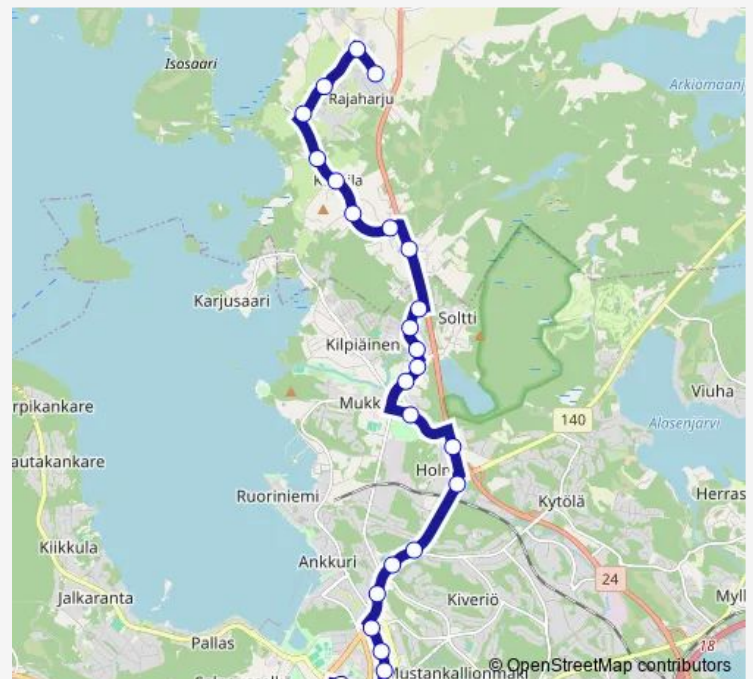

Thursday 07:20-15:40

Friday 07:20-15:40

Saturday —

Sunday —

Route info

Direction: Kalliolan koulu

Stops: 25

Trip Duration: 0 hour 30 min

23 — Kukkila - Kauppatori

Sammonkatu E

Kulmakatu

Reuna

Kauppatori D

Direction

Kauppatori D — Kalliolan koulu

27 stops

Friday 07:50-16:10

Saturday —

Sunday —

Route info

Direction: Kauppatori D

Stops: 27

Trip Duration: 0 hour 30 min

Rajaharjuntie th