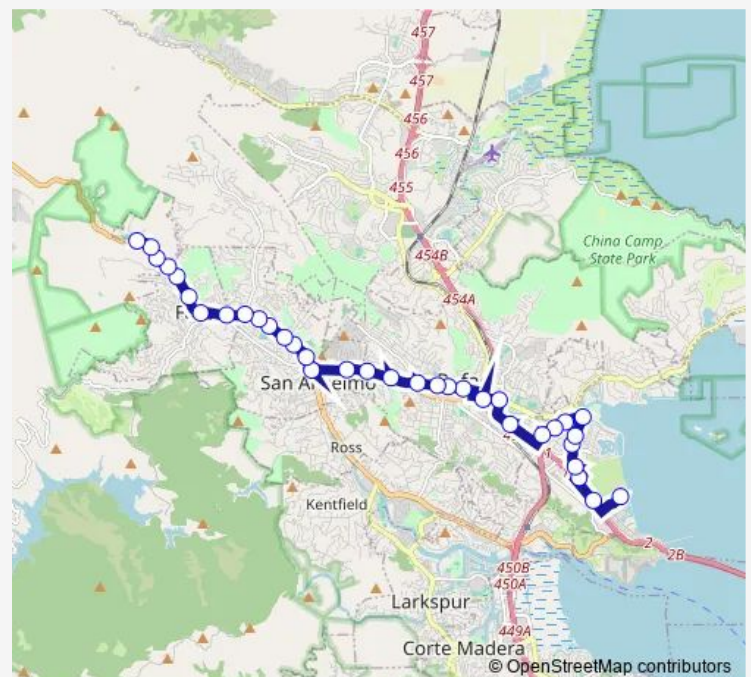

Wednesday 05:53-21:55

Thursday 05:53-21:55

Friday 05:53-21:55

Saturday 06:55-20:55

Sunday 06:55-20:55

Route info

Direction: Shoreline Pkwy @ Target

Stops: 35

Trip Duration: 0 hour 48 min

23 — Canal - Fairfax Manor

Sir Francis Drake Blvd & Madrone Ave

Sir Francis Drake Blvd & Sunnyhills Dr

Sir Francis Drake Blvd & San Francisco Blvd

Sir Francis Drake Blvd & Aspen Ct

Sir Francis Drake Blvd & Broadmoor Ave

Sir Francis Drake Blvd & Butterfield Rd

Sir Francis Drake Blvd & Willow Ave

Broadway Blvd & Bolinas Ave

Sir Francis Drake Blvd & Marinda Dr

Sir Francis Drake Blvd & Oak Tree Ln

Route info

Direction: Sir Francis Drake Blvd & Olema Rd

Stops: 32

Trip Duration: 0 hour 48 min

Canal St & Medway Rd

Canal St & Novato St

Canal St & Sonoma St

Kerner Blvd & Canal St