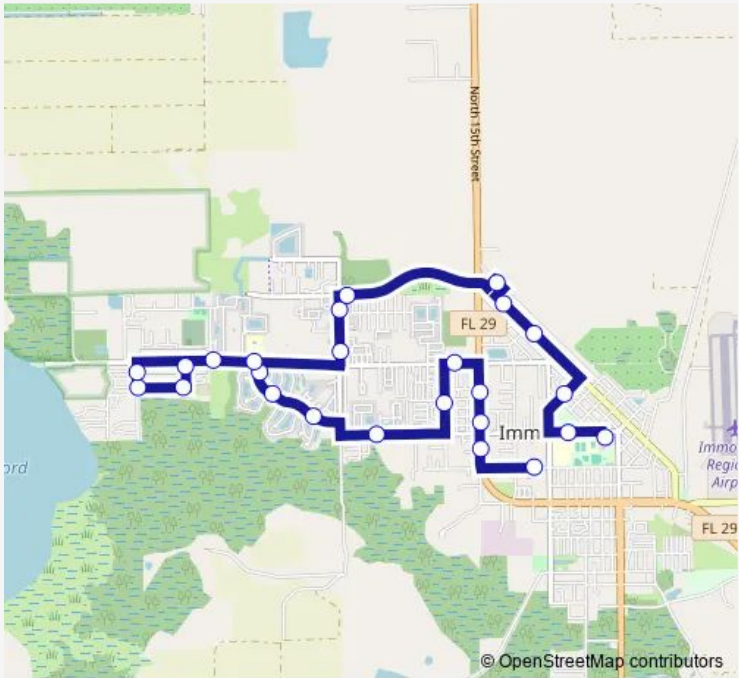

Bus 23 Immokalee Circulator

[Go to website](#)

Direction
Health Dept — CAT OPS garage
2 stops
[Open route schedule](#)

- Health Dept
- CAT OPS garage

Route schedule
Health Dept — CAT OPS garage

Monday	18:38
Tuesday	18:38
Wednesday	18:38
Thursday	18:38
Friday	18:38
Saturday	18:38
Sunday	—

Route info
Direction: Health Dept
Stops: 2
Trip Duration: 0 hour 50 min

Direction

Roberts Center — Health Dept

25 stops

[Open route schedule](#)

Roberts Center

Goodwill

5th Ave

3rd St

W Main St

W Delaware Ave

Palmetto Ave

Stokes Ave

Route schedule

Health Dept — Roberts Center

Monday 07:30-17:25

Stops: 34

Trip Duration: 0 hour 39 min

S 5th St North

Willie Harper

S 5th St S

Career Service

W Delaware Ave

Colorado Ave