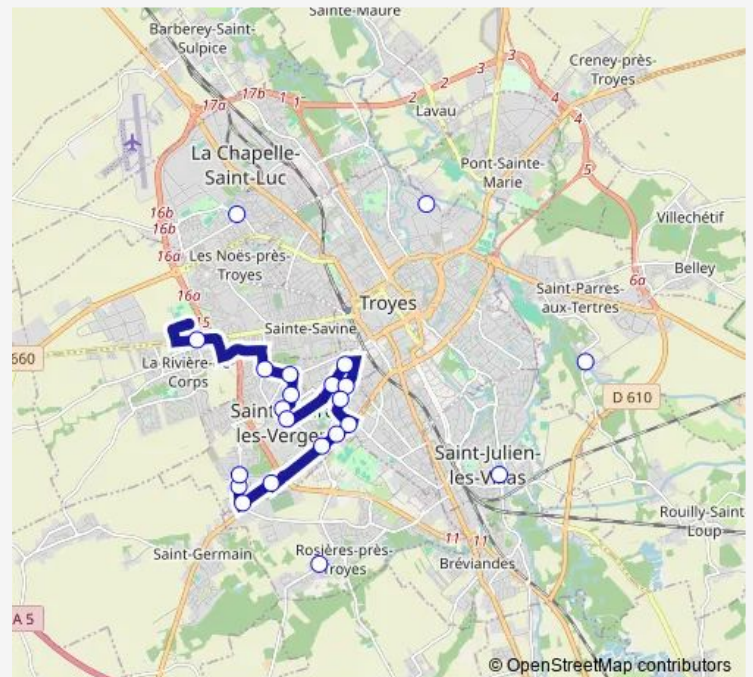

Bus 23 ST Andre - Campus Herriot

[Go to website](#)

Direction

Comte — Camus

24 stops

[Open route schedule](#)

- Comte
- Pithou
- Stade ST Thibault
- Chavant
- Charmes
- Renault
- Reine Blanche
- Largentier
- Lombards
- Pascal
- Thierry
- Rollin
- Tilleuls
- Chateau DES Ch.
- Leclerc
- Mederic
- C Cial ST Andre
- M. Baroin
- Leclerc
- Abbayes
- Notre Dame DES Pres

Route schedule

Comte — Camus

Monday	07:10
Tuesday	07:10
Wednesday	07:10
Thursday	07:10
Friday	07:10
Saturday	—
Sunday	—

Route info

Direction: Comte

Stops: 24

Trip Duration: 0 hour 32 min

23 — ST Andre - Campus Herriot

Trouvassot

Malraux

Camus

Direction

Camus — Comte

22 stops

[Open route schedule](#)

Camus

Tuesday 17:45

Wednesday 12:00

Thursday 17:45

Friday 17:45

Saturday —

Sunday —

Route info

Direction: Camus