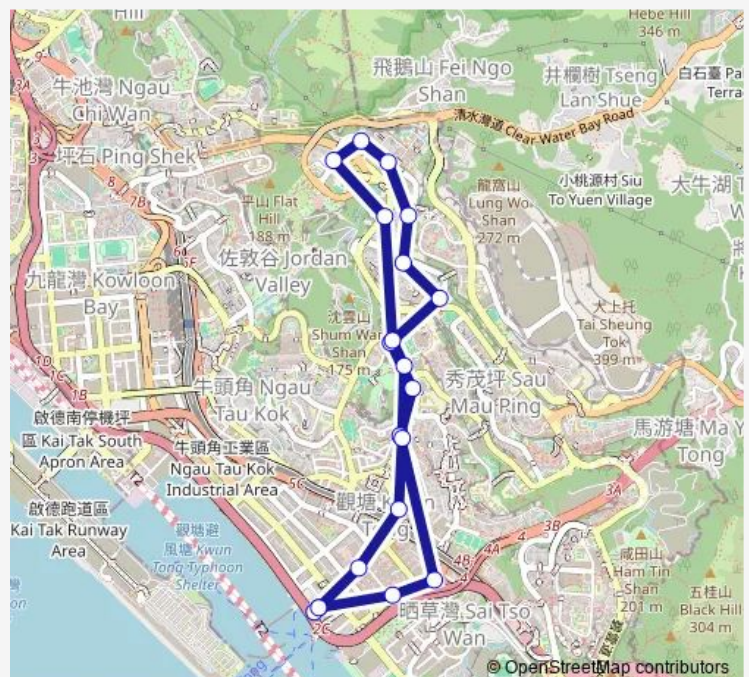

[Kmb] ON Chung House

[Kmb] United Christian Hospital

[Kmb] SAU NGA Road Playground

[Kmb+Ctb] WO LOK Estate/
Wo LOK Estate, HIP WO Street[[Kmb] WO LOK Estate

Route schedule

[Kmb] Kwun Tong Ferry — [Kmb] Kwun Tong Ferry

Monday 06:10-20:25

Tuesday 06:10-20:25

Wednesday 06:10-20:25

Thursday 06:10-20:25

Friday 06:10-20:25

Saturday 06:10-17:55

Sunday 06:10-12:25

Route info

Direction: [Kmb] Kwun Tong Ferry

Stops: 20

Trip Duration: 0 hour 31 min

23 — Kwun Tong Ferry - Shun LEE (Circular)

[Ctb] Tung YAN Street, HIP WO Street[[Kmb+Ctb] Tung YAN Street, Kwun Tong/
Tung YAN Street, HIP WO Street[[Kmb] Tung YAN Street, Kwun Tong