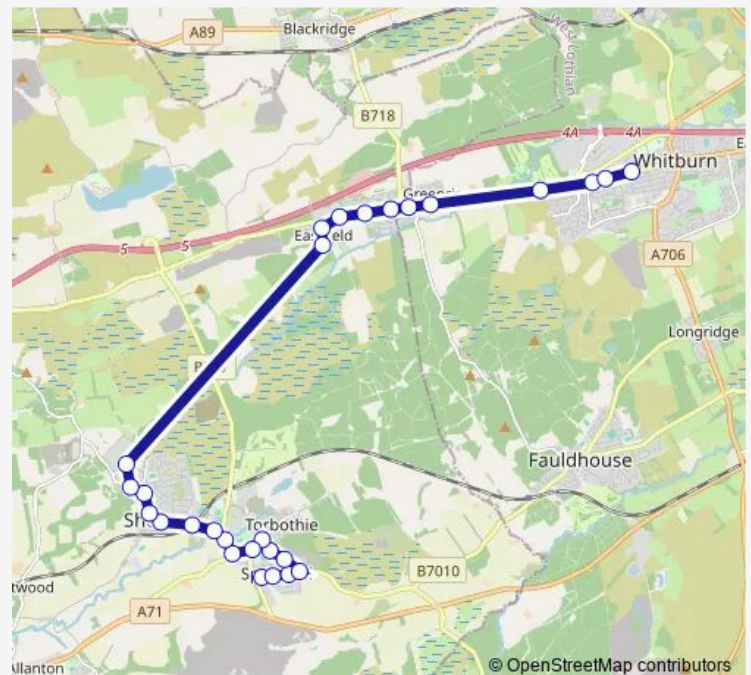

Melford Avenue

Nevis Place

Cemetery Road

Charlotte Street

Sandyvale Place

Glen Road

School Street

Shotts Station

### Route schedule

Knoll Croft Road — Stewart Drive

Monday 05:55-18:19

Tuesday 05:55-18:19

Wednesday 05:55-18:19

Thursday 05:55-18:19

Friday 05:55-18:19

Saturday 07:42-18:19

### Route info

Direction: Knoll Croft Road

Stops: 28

Trip Duration: 0 hour 30 min

Mill Road

Westcraig Road

Stanley Road

Polkemmet Country Park