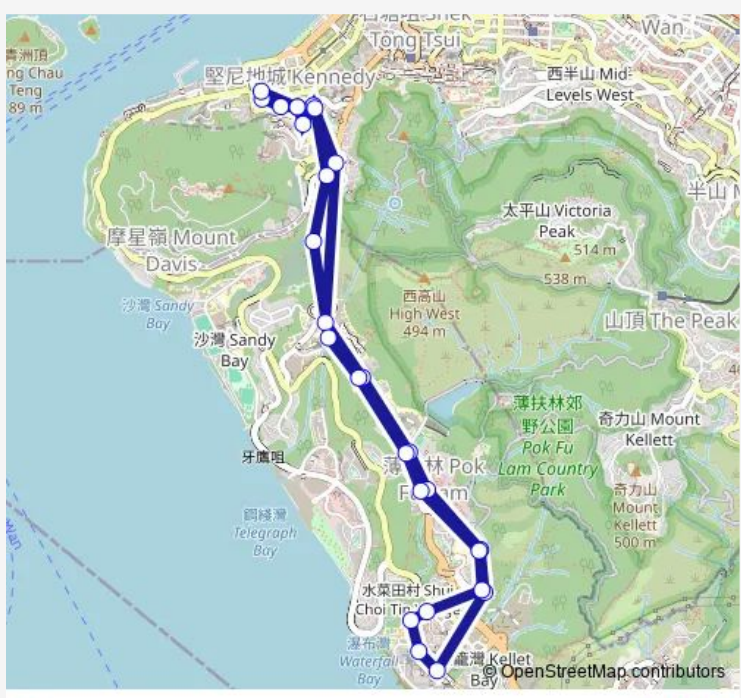

Bus 23 Kennedy Town Station - POK FU LAM (Circular)

[Go to website](#)

Direction
 KENNEDY TOWN STATION — KENNEDY TOWN STATION
 27 stops
[Open route schedule](#)

- KENNEDY TOWN STATION
- No.12r Smithfield
- POKFIELD ROAD OPPOSITE UNIVERSITY HEIGHT|UNIVERSITY HEIGHTS, POKFIELD ROAD
- POK FU LAM PLAYGROUND, POK FU LAM ROAD|POK-FULAM ROAD NEAR MOUNT DAVIS ROAD
- QUEEN MARY HOSPITAL, POK FU LAM ROAD|QUEEN MARY HOSPITAL
- EBENEZER SCHOOL, POK FU LAM ROAD
- POK FU LAM RESERVOIRROAD, POK FU LAM ROAD|POK FU LAM RESERVOIRROAD, POK FU LAM ROAD
- POK FU LAM Village, POK FU LAM Road
- CHI FU Road, Outside Block NO. 10
- YAT CHEE VILLAS
- WAH FU COMMERCIAL COMPLEX, WAH FU ROAD
- WAH CHING HOUSE, WAH FU ROAD
- WAH FU Road, Outside PUI Ying Secondary School
- WAH King Street, Near WAH Chui House |Wah FU (North) BUS Terminus|Wah King Street, Near WAH Chui House|Wah King Street, BUS Terminus Outside WAH Chui House
- YAT CHEE VILLAS
- CHI FU Road, Outside Block NO. 9|Chi FU Road, Outside Block NO. 10

Route schedule
 KENNEDY TOWN STATION — KENNEDY TOWN STATION

Monday	05:45
Tuesday	05:45
Wednesday	05:45
Thursday	05:45
Friday	05:45
Saturday	05:45
Sunday	06:00

Route info
 Direction: KENNEDY TOWN STATION
 Stops: 27
 Trip Duration: 0 hour 29 min

23 — Kennedy Town Station - POK FU LAM (Circular) **BusMaps**

CHINESE CUISINE TRAINING INSTITUTE, POK FU LAM ROAD

POK FU LAM ROAD ,HOUSE NO. 141|POK FU LAM RESERVOIRROAD, POK FU LAM ROAD|POK FU LAM RESERVOIRROAD, POK FU LAM ROAD

DAVIS STREET

BELCHER'S STREET, HOUSE NO. 144-148

KENNEDY TOWN STATION

23 Bus time schedules and route maps are available in an offline PDF at busmaps.com. Use the busmaps.com website to see live bus times, train schedule or subway schedule, and step-by-step directions for all public transit in Central