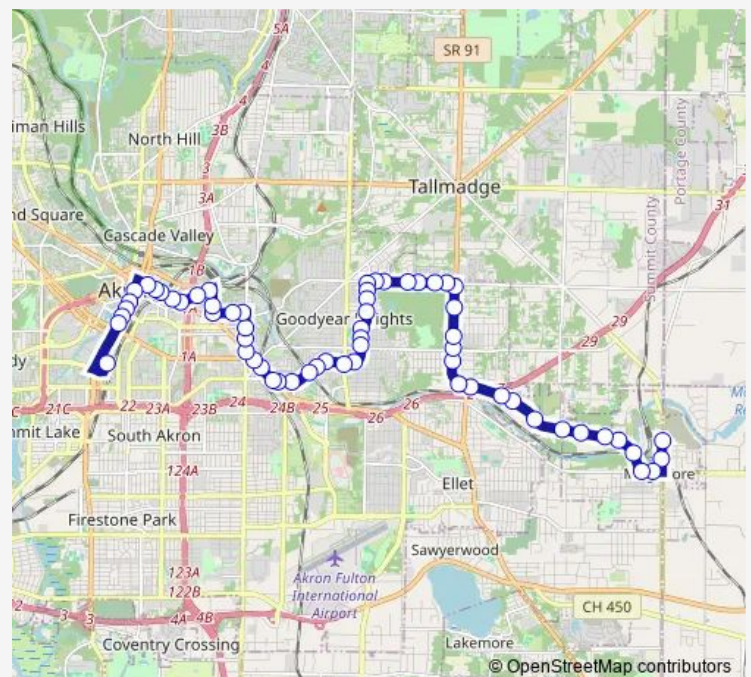

Gilchrist Rd & Kennedy Rd

Gilchrist Rd & I-76

2887 Gilchrist Rd

N Canton Rd & Gilchrist Rd

Darrow Rd & Eastlawn Ave

Darrow Rd & Newton St

Darrow Rd & Income Dr

Darrow Rd & Cooledge Ave

Darrow Rd & Eastwood Ave

Eastwood Ave & Darrow Rd

Eastwood Ave & Village Pkwy

Route schedule

Cleveland Ave & Metro Mogadore Turnaroun — RKP Transit Center

Monday 05:09-22:49

Tuesday 05:09-22:49

Wednesday 05:09-22:49

Thursday 05:09-22:49

Friday 05:09-22:49

Saturday 05:11-20:45

Sunday 09:10-17:54

Route info

Direction: Cleveland Ave & Metro Mogadore Turnaroun

Stops: 62

Trip Duration: 0 hour 42 min

23 — Goodyear HTS/Gilchrist

Eastwood Ave & Meadow Glen

Eastwood Ave & Eric Dr

Eastwood Ave & Burbank Ave

Eastwood Ave & Morningview Ave

Goodyear Blvd & Eastwood Ave

Goodyear Blvd & Osage Ave

Goodyear Blvd & Onondago Ave