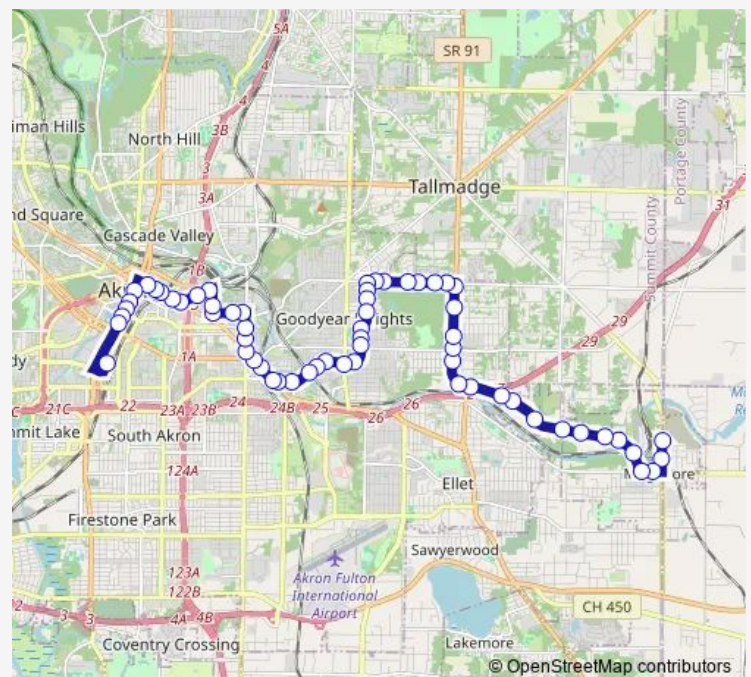

Gilchrist Rd & Kennedy Rd

Gilchrist Rd & I-76

2887 Gilchrist Rd

N Canton Rd & Gilchrist Rd

Darrow Rd & Eastlawn Ave

Darrow Rd & Newton St

Darrow Rd & Income Dr

Darrow Rd & Cooledge Ave

Darrow Rd & Eastwood Ave

Eastwood Ave & Darrow Rd

Eastwood Ave & Village Pkwy

Route schedule

Cleveland Ave & Metro Mogadore Turnaroun — RKP Transit Center

Monday 05:09-22:49

Tuesday 05:09-22:49

Wednesday 05:09-22:49

Thursday 05:09-22:49

Friday 05:09-22:49

Saturday 05:11-20:45

Sunday 09:10-17:54

Route info

Direction: Cleveland Ave & Metro Mogadore Turnaroun

Stops: 62

Trip Duration: 0 hour 43 min

23 — Goodyear HTS/Gilchrist

Eastwood Ave & Meadow Glen

Eastwood Ave & Eric Dr

Eastwood Ave & Burbank Ave

Eastwood Ave & Morningview Ave

Goodyear Blvd & Eastwood Ave

Goodyear Blvd & Osage Ave

Goodyear Blvd & Onondago Ave