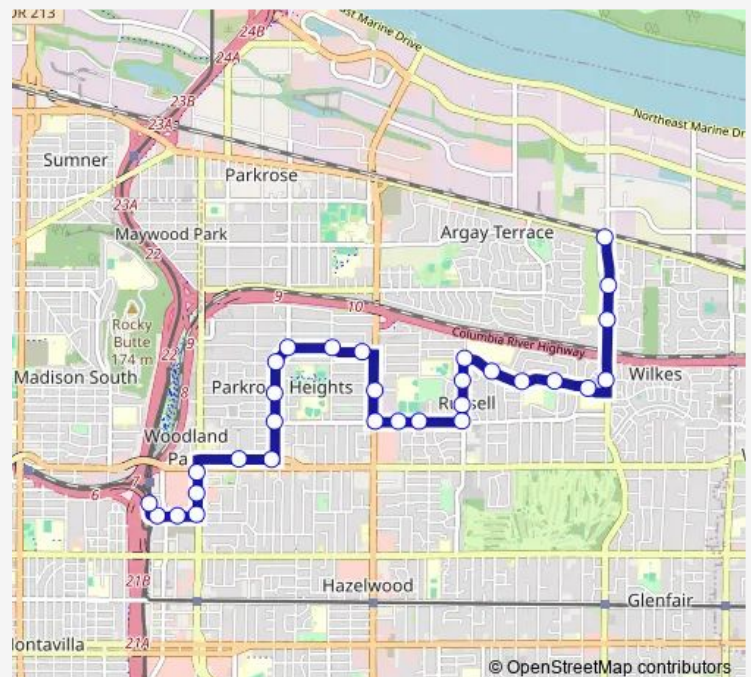

NE Sacramento & 134th PI

### Route schedule

Gateway TC (drop off only stop) — NE Sandy & 148th

Monday 06:52-19:09

Tuesday 06:52-19:09

Wednesday 06:52-19:09

Thursday 06:52-19:09

Friday 06:52-19:09

Saturday —

### Route info

Direction: Gateway TC (drop off only stop)

Stops: 29

Trip Duration: 0 hour 21 min

23 — San Rafael

NE Sacramento & 138th Pl

NE Sacramento & 142nd

14600 Block NE Sacramento

## Route schedule

NE Sandy &amp; 148th — Gateway TC (drop off only stop)

Monday 06:08-19:32

Tuesday 06:08-19:32

Wednesday 06:08-19:32

Thursday 06:08-19:32

Friday 06:08-19:32

Saturday —