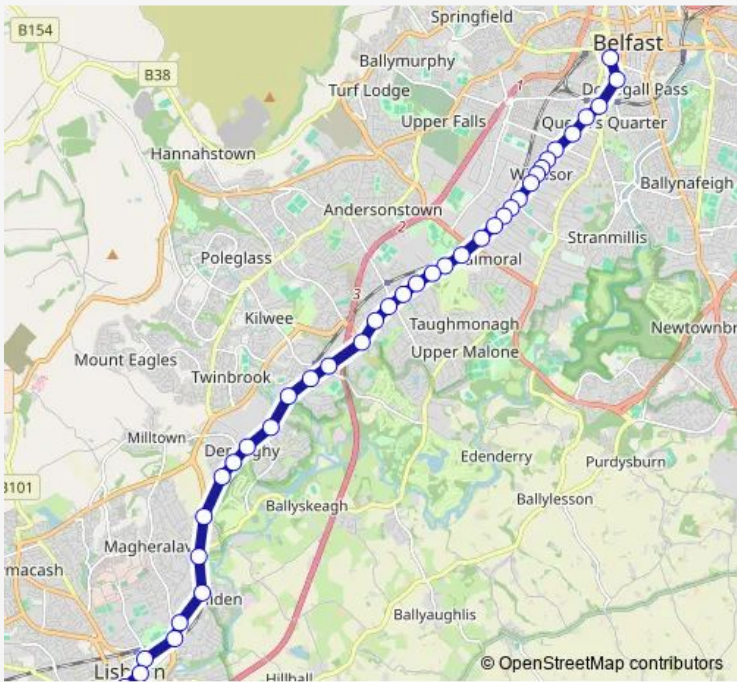

Bus 23 Belfast - Lisburn Buscentre

[Go to website](#)

Direction
Great Northern Mall — Lisburn Buscentre

38 stops

[Open route schedule](#)

- Great Northern Mall
- Dublin Road
- Fountainville Ave
- City Hospital
- Ulsterville Avenue
- Melrose Street
- Windsor Avenue
- Windsor Road
- Ethel Street
- Brookland Street
- Marlborough Park
- Cranmore Avenue
- Lancefield Road
- Maryville Park
- Malone Park
- King's Hall
- Kingscourt
- Balmoral Park
- Marguerite Park
- Grangeville Drive
- Finaghy Crossroads

Route schedule
Great Northern Mall — Lisburn Buscentre

Monday	15:20
Tuesday	15:20
Wednesday	15:20
Thursday	15:20
Friday	15:20
Saturday	—
Sunday	—

Route info

Direction: Great Northern Mall

Stops: 38

Trip Duration: 0 hour 50 min

23 — Belfast - Lisburn Buscentre **BusMaps**

Upton Park

Blacks Road

Dunmurry Lane

Dunmurry Village

Grange Hill

Seymour Hill Estate Ent

Derriaghy