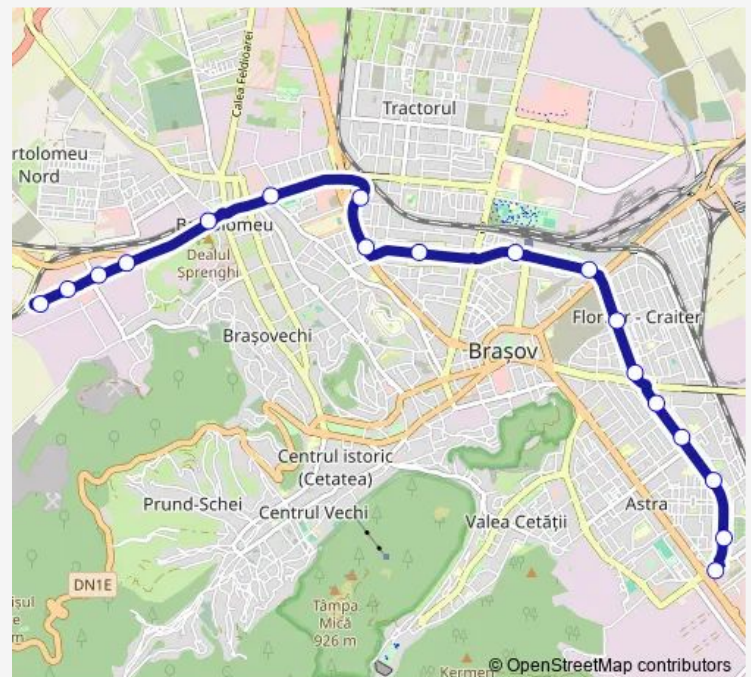

### Direction

Saturn — Depozite Ilf

18 stops

[Open route schedule](#)

Saturn

Cometei

Neptun

Complexul Mare

### Route schedule

Saturn — Depozite Ilf

Monday 05:30-23:25

Tuesday 05:30-23:25

Wednesday 05:30-23:25

Thursday 05:30-23:25

Friday 05:30-23:25

Saturday 06:30-22:25

### Route info

Direction: Saturn

Stops: 18

Trip Duration: 0 hour 29 min

23 — Saturn - Stadionul Municipal

BusMaps

## Route schedule

Depozite If — Saturn

Monday 05:30-23:25

Tuesday 05:30-23:25

Wednesday 05:30-23:25

Thursday 05:30-23:25

Friday 05:30-23:25

Saturday 06:30-22:25