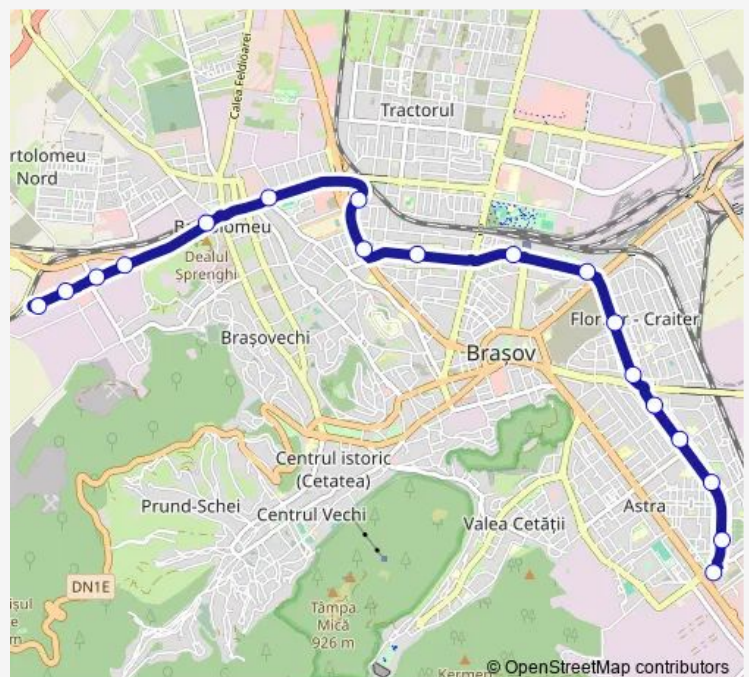

Bus 23 Saturn - Stadionul Municipal

[Go to website](#)

Direction

Saturn — Depozite Ilf

18 stops

[Open route schedule](#)

Saturn
Cometei
Neptun
Complexul Mare
Gemenii
Panait Cerna
Brânduelor
Sala Sporturilor
Bulevardul Gării
Iancu Jianu
Plevnei
Tudor Vladimirescu
Stadionul Tineretului
Bartolomeu Gară
Service
Cărămidăriei
Brintex
Depozite Ilf

Route schedule

Saturn — Depozite Ilf

Monday	05:30-23:25
Tuesday	05:30-23:25
Wednesday	05:30-23:25
Thursday	05:30-23:25
Friday	05:30-23:25
Saturday	06:30-22:25
Sunday	06:30-22:25

Route info

Direction: Saturn

Stops: 18

Trip Duration: 0 hour 30 min

23 — Saturn - Stadionul Municipal

BusMaps

Direction

Depozite If — Saturn

19 stops

[Open route schedule](#)

Thursday 05:30-23:25

Friday 05:30-23:25

Saturday 06:30-22:25

Sunday 06:30-22:25

Route info

Direction: Depozite If

Stops: 19

Trip Duration: 0 hour 30 min