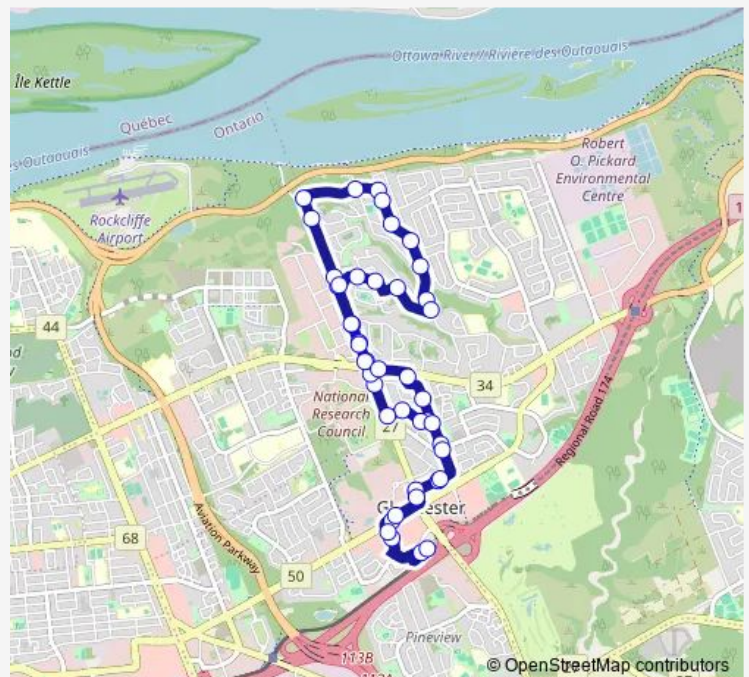

Blair / Massey

Massey / Rebecca

Delong / Massey

Route schedule

Blair Station — Blair Station

Monday 06:30-18:08

Tuesday 06:30-18:08

Wednesday 06:30-18:08

Thursday 06:30-18:08

Friday 06:30-18:08

Saturday —

Sunday —

Route info

Direction: Blair Station

Stops: 45

Trip Duration: 0 hour 24 min