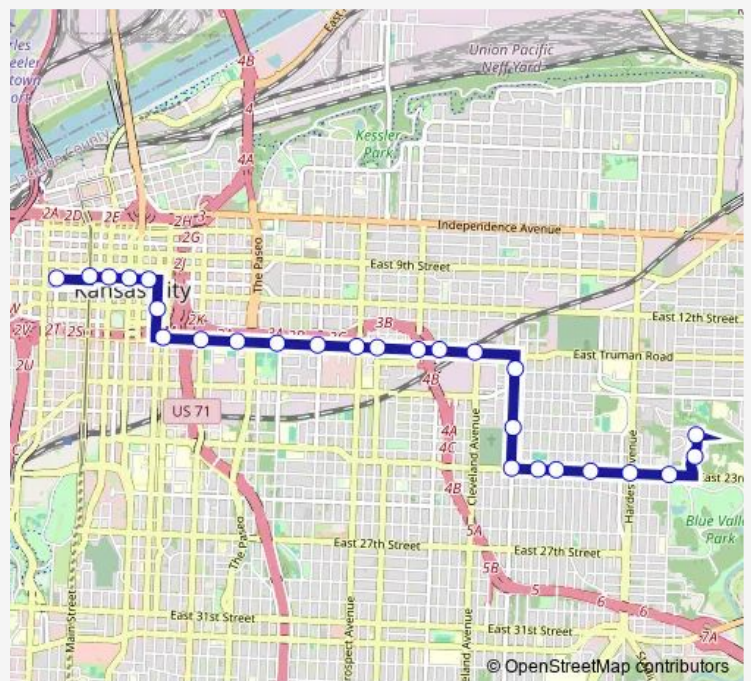

Bus 23 23rd Street

[Go to website](#)

Direction
 ON 11th AT Central Westbound — ON Park Tower DR AT Layover Sb
 29 stops
[Open route schedule](#)

- ON 11th AT Central Westbound
- ON 12th Between Broadway AND Central Eastbound
- ON 12th Between Central AND Wyandotte Eastbound
- ON 12th Between Baltimore AND Main Eastbound
- ON 12th Between Grand AND Mcgee Eastbound
- ON 12th AT Locust Eastbound
- ON 12th AT Charlotte Eastbound Nearside
- ON Truman AT Campbell Eastbound
- ON Truman RD AT Troost Eastbound Farside
- ON Truman AT Lydia Eastbound
- ON Truman AT Woodland Eastbound Farside
- ON Truman AT Brooklyn Eastbound
- ON Truman AT Prospect Eastbound Fs
- ON Truman AT Chestnut Eb
- ON Truman AT Benton Blvd Eastbound
- ON Truman AT Indiana Eastbound Farside
- ON Truman AT Cleveland Eastbound Farside
- ON Jackson AT Truman Southbound
- ON Jackson AT 16th Southbound
- ON Jackson AT 18th Southbound
- ON Jackson AT 20th Southbound

Route schedule

ON 11th AT Central Westbound — ON Park Tower DR AT Layover Sb

Monday	05:00-20:00
Tuesday	05:00-20:00
Wednesday	05:00-20:00
Thursday	05:00-20:00
Friday	05:00-20:00
Saturday	05:05-20:05
Sunday	05:00-20:00

Route info

Direction: ON 11th AT Central Westbound
 Stops: 29
 Trip Duration: 0 hour 19 min

23 — 23rd Street

ON 23rd AT Jackson Eastbound Farside

ON 23rd AT Cypress Eastbound

ON 23rd AT Lawn Eastbound

ON 23rd AT Brighton Eastbound

Monday 05:13-20:13

Tuesday 05:13-20:13

Wednesday 05:13-20:13

Thursday 05:13-20:13

Friday 05:13-20:13

Saturday 05:32-20:32

Sunday 05:30-20:30

Route info