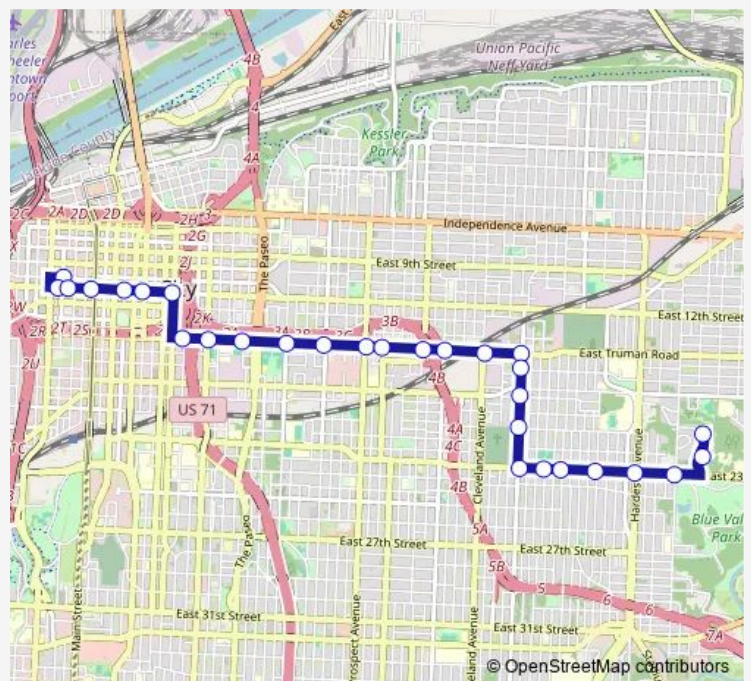

Bus 23 23rd Street

[Go to website](#)

Direction
 ON Park Tower DR AT Layover Sb — ON 11th AT Central Westbound
 26 stops
[Open route schedule](#)

- ON Park Tower DR AT Layover Sb
- ON Park Tower DR AT Wheeling Eastbound
- ON 23rd AT Topping Westbound
- ON 23rd AT Hardesty Westbound
- ON 23rd AT Brighton Westbound
- ON 23rd AT Lawn Westbound
- ON 23rd AT Cypress Westbound
- ON 23rd AT Jackson Westbound
- ON Jackson AT 20th Northbound Farside
- ON Jackson AT 16th Northbound
- ON Truman AT Cleveland Westbound
- ON Truman AT Indiana Westbound
- ON Truman RD AT Benton Wb
- ON Truman AT Chestnut Wb
- ON Truman AT Prospect Westbound Farside
- ON Truman AT Brooklyn Westbound Farside
- ON Truman AT Woodland Westbound Farside
- ON Truman AT Lydia Westbound
- ON Truman AT Troost Westbound Nearside
- ON Truman AT Charlotte Westbound Farside
- ON Holmes AT 13th Northbound Nearside

Route schedule

ON Park Tower DR AT Layover Sb — ON 11th AT Central Westbound

Monday	05:13-20:13
Tuesday	05:13-20:13
Wednesday	05:13-20:13
Thursday	05:13-20:13
Friday	05:13-20:13
Saturday	05:32-20:32
Sunday	05:30-20:30

Route info

Direction: ON Park Tower DR AT Layover Sb
 Stops: 26
 Trip Duration: 0 hour 19 min

23 — 23rd Street

ON 11th AT Cherry Westbound

ON 11th AT OAK Westbound

ON 11th AT Grand Westbound Nearside

ON 11th/Petticoat Lane AT Main Westbound

Friday 05:00-20:00

Saturday 05:05-20:05

Sunday 05:00-20:00

Route info

Direction: ON 11th AT Central Westbound

Stops: 29

Trip Duration: 0 hour 21 min

ON 23rd AT Brighton Eastbound