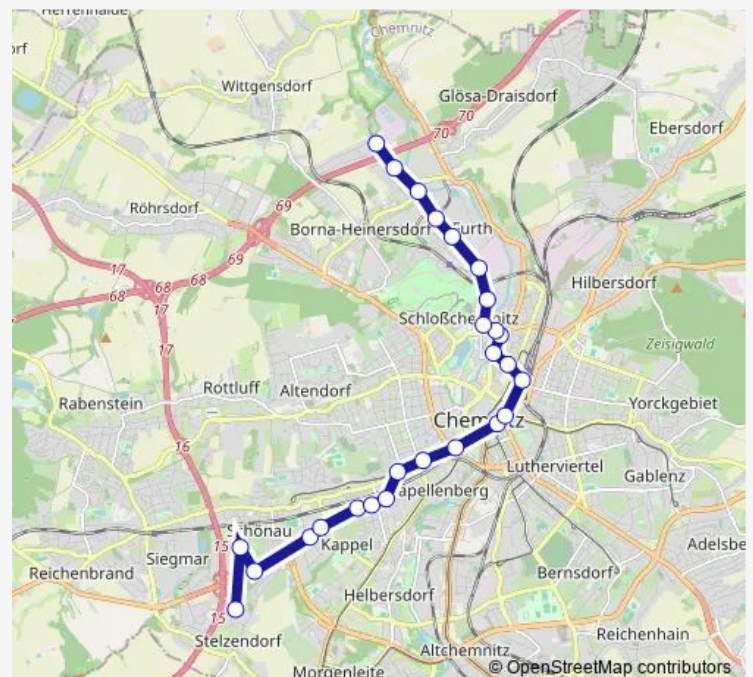

### Route schedule

Chemnitz, Neefepark Süd — Chemnitz, Heinersdorf

Monday 04:45-22:45

Tuesday 04:45-22:45

Wednesday 04:45-22:45

Thursday 04:45-22:45

Friday 04:45-22:45

Saturday 04:45-22:45

### Route info

Direction: Chemnitz, Neefepark Süd

Stops: 26

Trip Duration: 0 hour 34 min

Chemnitz, In der Delle

Chemnitz, Gewerbegebiet Blankenburgstr

Chemnitz, Bornaer Str

Chemnitz, Damaschkestr