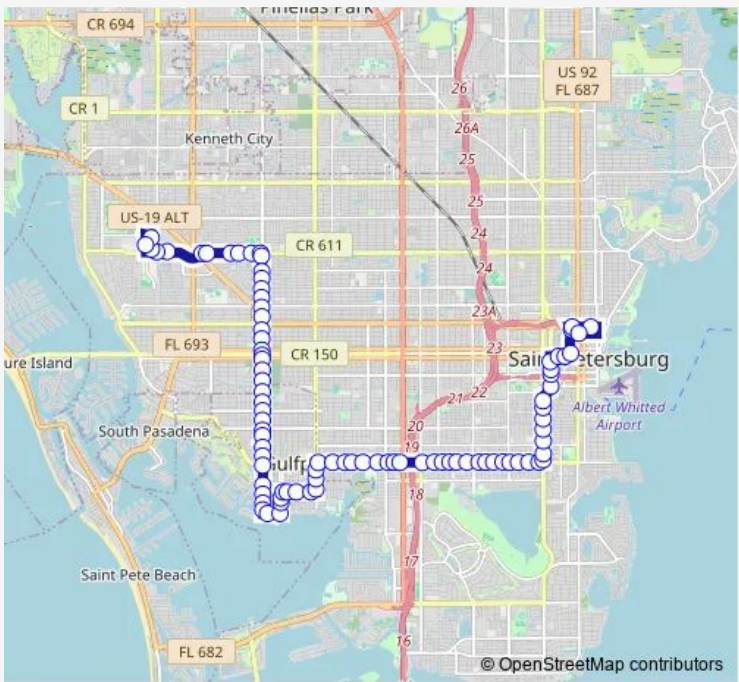

# Bus 23 ST Petersburg/Tyrone Square Mall

[Go to website](#)

**Direction**  
 Tyrone Square Mall Shelter - B — 3RD AVE N + 4TH ST N  
 90 stops  
[Open route schedule](#)

- Tyrone Square Mall Shelter - B
- 22nd AVE N + THE Pinellas Trl
- Anvil ST N + 22nd AVE N
- 26th AVE N + Anvil ST N
- 72nd ST N + 22nd AVE N
- 22nd AVE N + 6498
- 22nd AVE N + 6418
- 22nd AVE N + Oxford ST N
- 22nd AVE N + Norfolk ST N
- 22nd AVE N + Winchester RD N
- 22nd AVE N + 58th ST N
- 58th ST N + 21st AVE N
- 58th ST N + 17th AVE N
- 58th ST N + 15th AVE N
- 58th ST N + 13th AVE N
- 58th ST N + 11th AVE N
- 58th ST N + 9TH AVE N
- 58th ST N + 6TH AVE N
- 58th ST N + 4TH AVE N
- 58th ST N + Burlington AVE N
- 58th ST N + 1ST AVE N

Route schedule  
 Tyrone Square Mall Shelter - B — 3RD AVE N + 4TH ST N

Monday	05:20-19:50
Tuesday	05:20-19:50
Wednesday	05:20-19:50
Thursday	05:20-19:50
Friday	05:20-19:50
Saturday	05:50-19:50
Sunday	08:20-19:20

**Route info**  
 Direction: Tyrone Square Mall Shelter - B  
 Stops: 90  
 Trip Duration: 0 hour 55 min

58th ST S + Central Ave

58th ST S + 1ST AVE S

58th ST S + 4TH AVE S

58th ST S + Emerson AVE S

58th ST S + 7TH AVE S

## Route info

Direction: 3RD AVE N + 4TH ST N

Stops: 90

Trip Duration: 0 hour 50 min

22nd AVE S + 22nd ST S

22nd AVE S + Walton ST S

22nd AVE S + Acorn PL S

22nd AVE S + 27th ST S