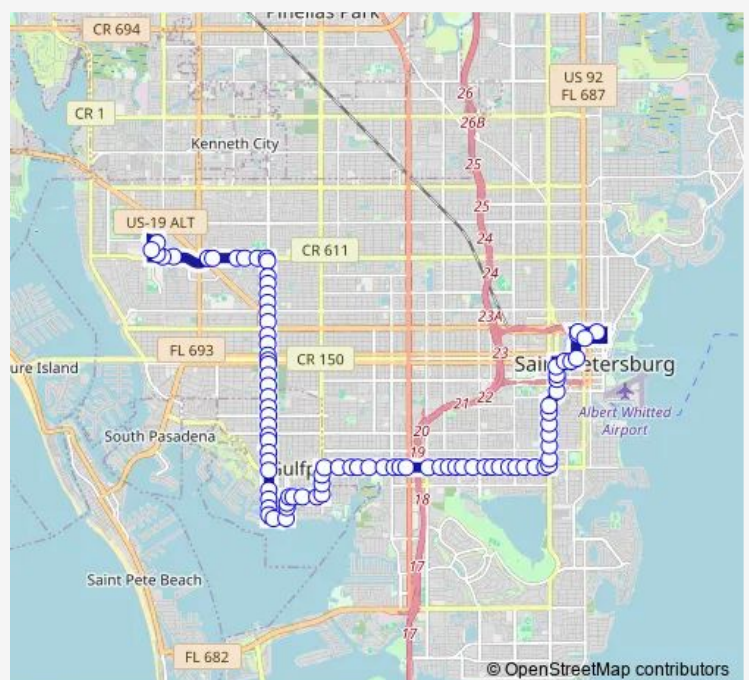

Bus 23 ST Petersburg/Tyrone Square Mall

[Go to website](#)

Direction
 3RD AVE N + 4TH ST N — Tyrone Square Mall Shelter - A

90 stops

[Open route schedule](#)

- 3RD AVE N + 4TH ST N
- 1ST AVE N + 5TH ST N
- 1ST AVE N + 6TH ST N
- 1ST AVE N + 7TH ST N
- DR Martin Luther King JR ST N + Central Ave
- DR Martin Luther King JR ST S + 2ND AVE S
- DR Martin Luther King JR ST S + 4TH AVE S
- DR Martin Luther King JR ST S + 6TH AVE S
- DR Martin Luther King JR ST S + 7TH AVE S
- DR Martin Luther King JR ST S + 9TH TER S
- DR Martin Luther King JR ST S + James AVE S
- DR Martin Luther King JR ST S + 13th AVE S
- DR Martin Luther King JR ST S + 14th AVE S
- DR Martin Luther King JR ST S + Preston AVE S
- DR Martin Luther King JR ST S + 18th AVE S
- DR Martin Luther King JR ST S + 20th AVE S
- DR Martin Luther King JR ST S + 22st AVE S
- 22nd AVE S & 10th ST S
- 22nd AVE S & 12th ST S
- 22nd AVE S & 13th ST S
- 22nd AVE S + 16th ST S

Route schedule

3RD AVE N + 4TH ST N — Tyrone Square Mall Shelter - A

Monday	06:20-18:50
Tuesday	06:20-18:50
Wednesday	06:20-18:50
Thursday	06:20-18:50
Friday	06:20-18:50
Saturday	06:50-18:50
Sunday	09:15-20:15

Route info

Direction: 3RD AVE N + 4TH ST N

Stops: 90

Trip Duration: 0 hour 50 min

23 — ST Petersburg/Tyrone Square Mall

22nd AVE S + 17th ST S

22nd AVE S + Forrest ST S

22nd AVE S + 21st ST S

Beach Blvd S + 29th AVE S

Beach Blvd S + 30th AVE S

Shore Blvd S + 56th ST S

Shore Blvd S + Clinton ST S

Shore Blvd S + 57th ST S

Shore Blvd S + 58th ST S

58th ST S + 31st AVE S

58th ST S + 30th AVE S