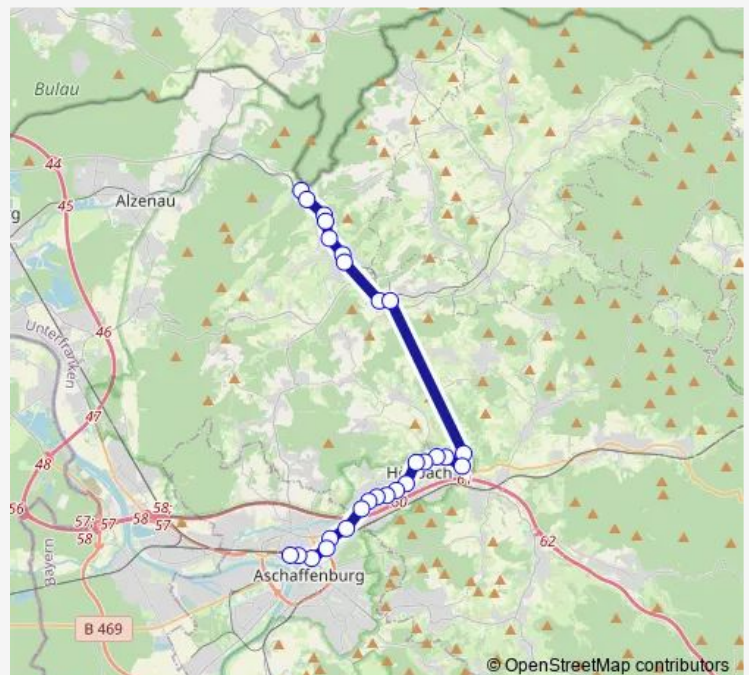

### Route schedule

Hösbach, Schulzentrum — Kleinhemsbach, Abzw.

Monday 13:25

Tuesday 13:25

Wednesday 13:25

Thursday 13:25

Friday 13:25

Saturday —

### Route info

Direction: Hösbach, Schulzentrum

Stops: 12

Trip Duration: 0 hour 27 min