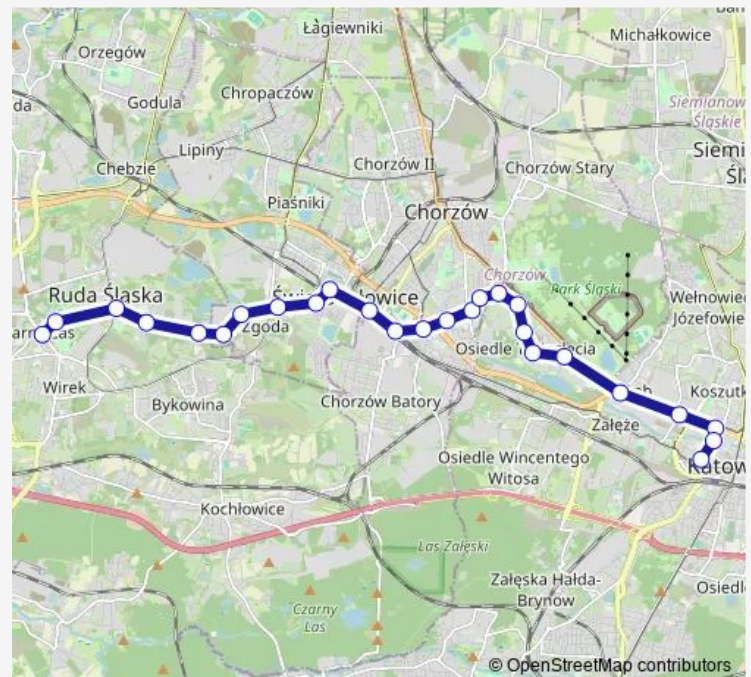

Saturday —

Sunday —

Route info

Direction: Czarny Las Zespół Szkół

Stops: 26

Trip Duration: 0 hour 37 min

Dąb Kościół

Dąb Huta Baildon

Katowice Chorzowska

Katowice Sokolska

Katowice Plac Wolności

23 Bus time schedules and route maps are available in an offline PDF at busmaps.com. Use the busmaps.com website to see live bus times, train schedule or subway schedule, and step-by-step directions for all public transit in Swietochlowice