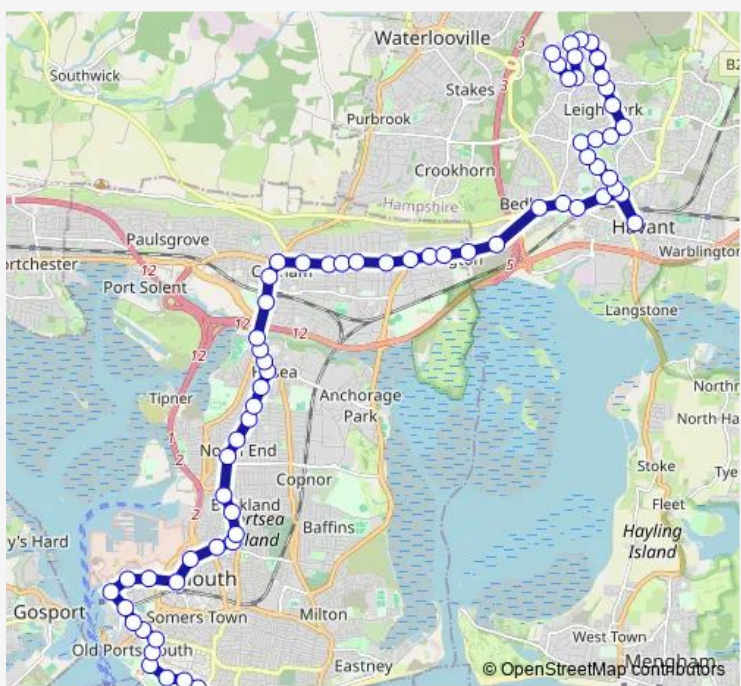

Bus 23 Leigh Park - Southsea

[Go to website](#)

Direction
 South Parade Pier — Southfield Walk
 70 stops
[Open route schedule](#)

- South Parade Pier
- Clarendon Road
- The Strand
- The Circle
- Southsea Shops
- Queens Hotel
- Pier Road
- Victoria Avenue
- Kings Road Junction
- Cambridge Junction
- Cambridge Junction
- Gunwharf Quays
- The Hard Interchange
- Curzon Howe Road
- HMS Nelson
- City Shops South
- City Shops North
- Clarendon Street
- Fratton Road
- Hanway Road
- Queen's Road

Route schedule
 South Parade Pier — Southfield Walk

Monday	00:05-23:35
Tuesday	00:05-23:35
Wednesday	00:05-23:35
Thursday	00:05-23:35
Friday	00:05-23:35
Saturday	00:05-23:35
Sunday	00:05-23:35

Route info
 Direction: South Parade Pier
 Stops: 70
 Trip Duration: 1 hour 13 min

23 — Leigh Park - Southsea **BusMaps**

Kingston Crescent

North End Junction

Mayfield Road

Ophir Road

Merrivale Road

Beechwood Road

Trafalgar School

Southsea Shops

The Circle

The Strand

Clarendon Road

South Parade Pier

23 Bus time schedules and route maps are available in an offline PDF at busmaps.com. Use the busmaps.com website to see live bus times, train schedule or subway schedule, and step-by-step directions for all public transit in Portsmouth