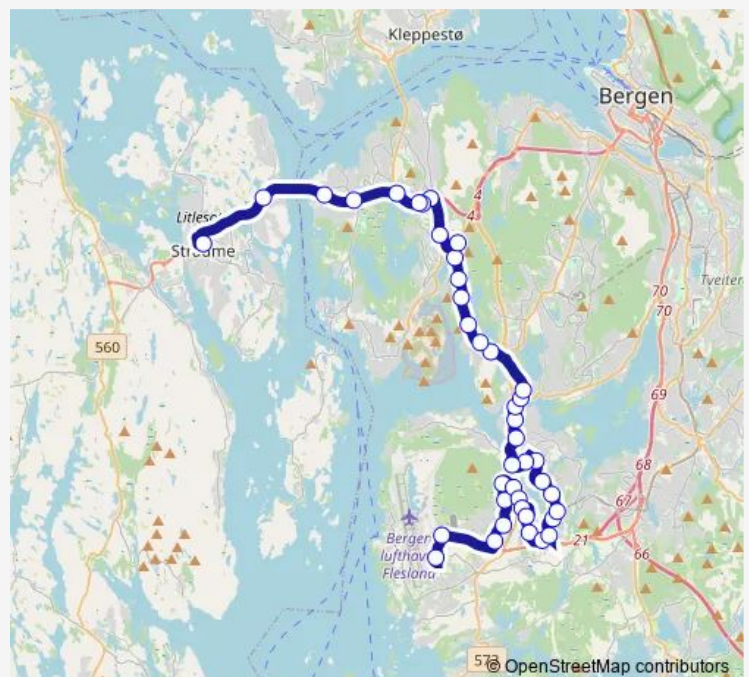

Thursday 06:18-18:08

Friday 06:18-18:08

Saturday —

Sunday —

Route info

Direction: Bergen lufthavn

Stops: 41

Trip Duration: 0 hour 52 min

23 — Storavatnet-Dolvik-Sandslimarka-Birkelandskrysset

Søreide skole

Straume bro

Sementbroen

Sementbroen

Sandeidbrotet

Bjørgelien

Kjerreidviken

Friday 06:02-17:02

Saturday —

Sunday —

Route info

Direction: Straume terminal

Stops: 43

Trip Duration: 0 hour 59 min

Fanatorget