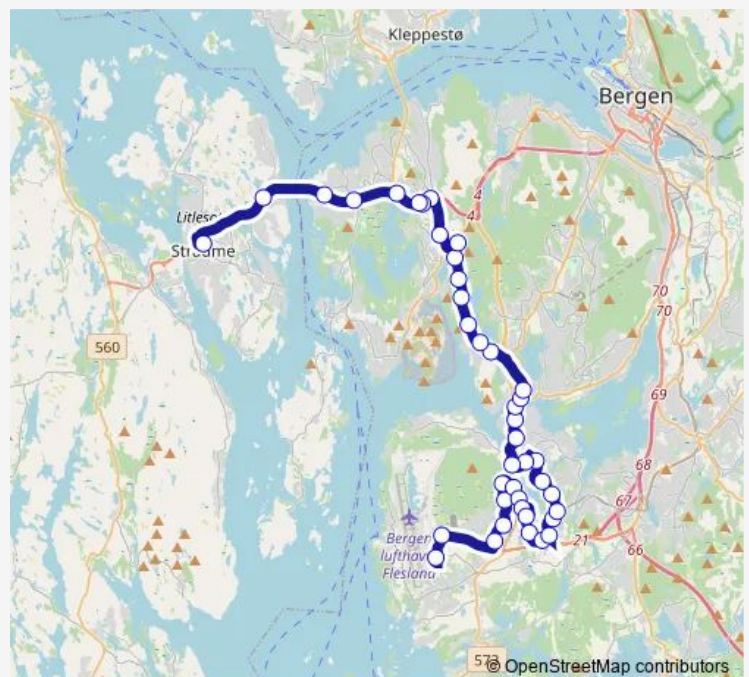

Thursday 06:18-18:08

Friday 06:18-18:08

Saturday —

Sunday —

Route info

Direction: Bergen lufthavn

Stops: 41

Trip Duration: 0 hour 52 min

23 — Storavatnet-Dolvik-Sandslimarka-Birkelandskrysset

Søreide skole

Straume bro

Sementbroen

Sementbroen

Sandeidbrotet

Bjørgelien

Kjerreidviken

Friday 06:02-17:02

Saturday —

Sunday —

Route info

Direction: Straume terminal

Stops: 43

Trip Duration: 0 hour 52 min

Fanatorget