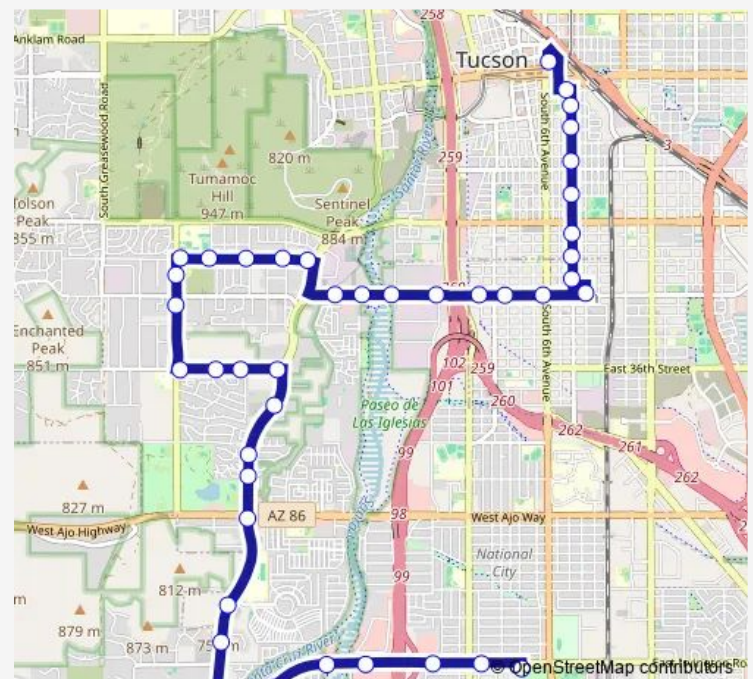

### Route schedule

Downtown Ronstadt Center — Laos Transit Center

Monday 05:15-22:15

Tuesday 05:15-22:15

Wednesday 05:15-22:15

Thursday 05:15-22:15

Friday 05:15-22:15

Saturday 07:45-20:45

### Route info

Direction: Downtown Ronstadt Center

Stops: 41

Trip Duration: 0 hour 51 min

23 — Mission Road

San Marcos/La Cholla (Ne)

La Cholla/A Mountain Ctr (Sw)

La Cholla/San Juan (Sw)

Laos Transit Center

**Direction**

Laos Transit Center — Downtown Ronstadt Center

43 stops

[Open route schedule](#)

Laos Transit Center

Liberty/Utah (Sw)

Liberty/Nebraska (Nw)