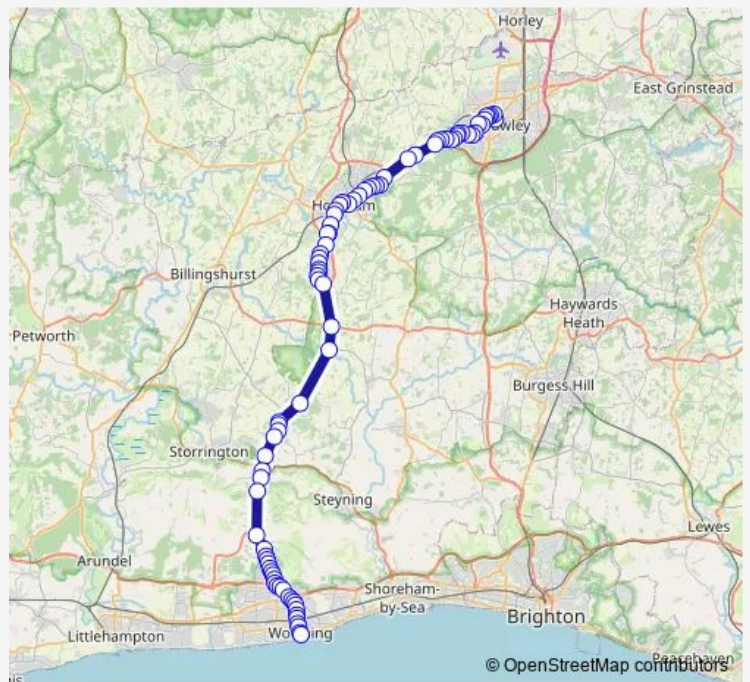

Bus 23 Crawley - Horsham - Worthing

[Go to website](#)

Direction
 Bus Station — Marine Parade
 82 stops
[Open route schedule](#)

- Bus Station
- Broadway
- Orchard Street
- Ifield Road Asda
- The Swan
- Newlands Road
- Goffs Park
- St Wilfrid's School
- Cheals Roundabout
- Admiral Walk
- Jewel Walk
- Ellman Road
- Colwyn Close
- Dorsten Square
- Wesley Close
- Warrington Close
- Somerset Road
- Kilnwood Vale School
- Rainbow Field
- Millpond Lane
- Faygate Roundabout

Route schedule
 Bus Station — Marine Parade

Monday	06:30-19:25
Tuesday	06:30-19:25
Wednesday	06:30-19:25
Thursday	06:30-19:25
Friday	06:30-19:25
Saturday	06:51-18:15
Sunday	08:05-17:12

Route info
 Direction: Bus Station
 Stops: 82
 Trip Duration: 1 hour 40 min

23 — Crawley - Horsham - Worthing **BusMaps**

The Cherry Tree

The Norfolk Arms

Corner

Leith View Road

The Star

Millthorpe Road

Kings Road Roundabout