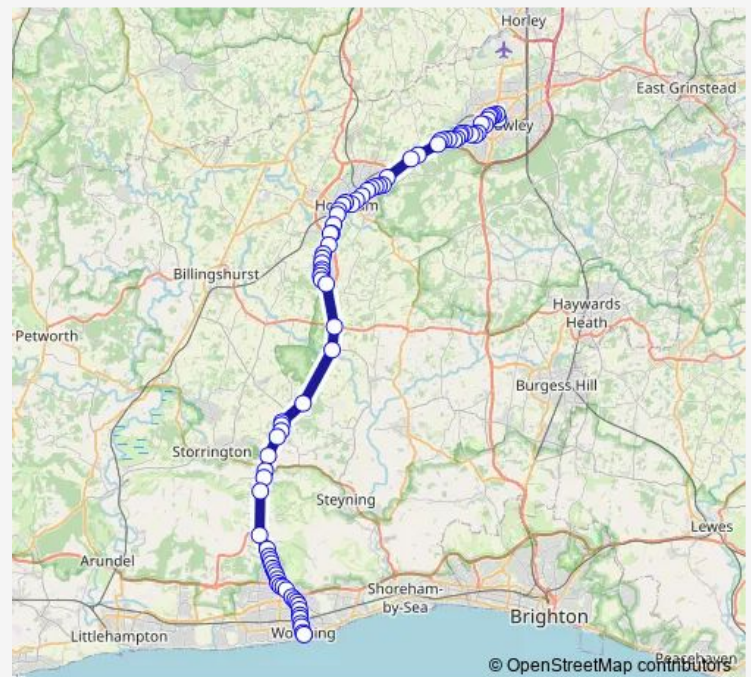

Rainbow Field

Millpond Lane

Faygate Roundabout

Route schedule

Bus Station — Marine Parade

Monday 06:30-19:25

Tuesday 06:30-19:25

Wednesday 06:30-19:25

Thursday 06:30-19:25

Friday 06:30-19:25

Saturday 06:51-18:15

Sunday 08:05-17:12

Route info

Direction: Bus Station

Stops: 82

Trip Duration: 1 hour 40 min

23 — Crawley - Horsham - Worthing

The Cherry Tree

The Norfolk Arms

Corner

Leith View Road

The Star

Millthorpe Road

Kings Road Roundabout

Kingslea Primary School

Railway Station

Wellington Road

Albion Way

Bus Station

Cricketfield Road

Larksfield

Salisbury Road