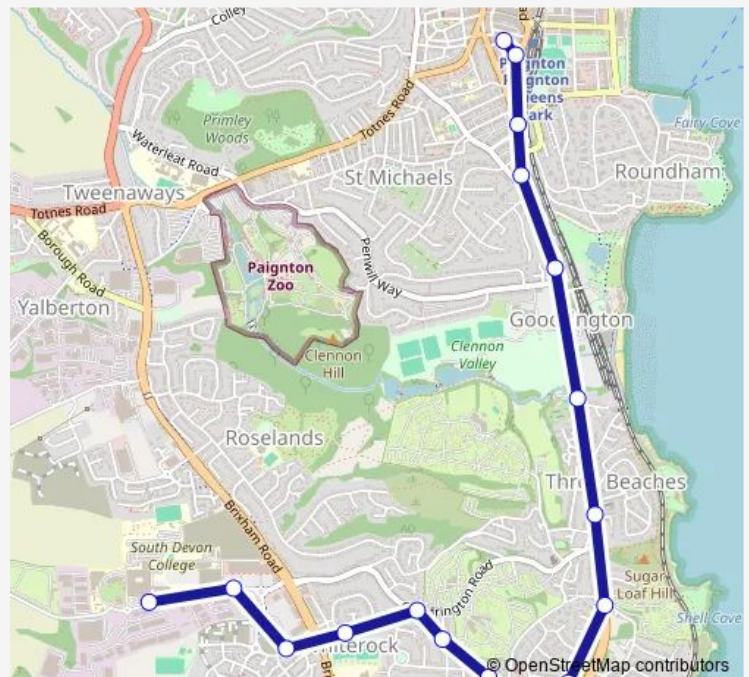

### Route schedule

Bus Station — South Devon College

Monday 07:20-23:00

Tuesday 07:20-23:00

Wednesday 07:20-23:00

Thursday 07:20-23:00

Friday 07:20-23:00

Saturday 08:00-23:00

### Route info

Direction: Bus Station

Stops: 17

Trip Duration: 0 hour 12 min

■ 23 — South Devon College - Paignton

## Route info

Direction: South Devon College

Stops: 16

Trip Duration: 0 hour 14 min

23 Bus time schedules and route maps are available in an offline PDF at [busmaps.com](https://busmaps.com). Use the [busmaps.com](https://busmaps.com) website to see live bus times, train schedule or subway schedule, and step-by-step directions for all public transit in Torquay