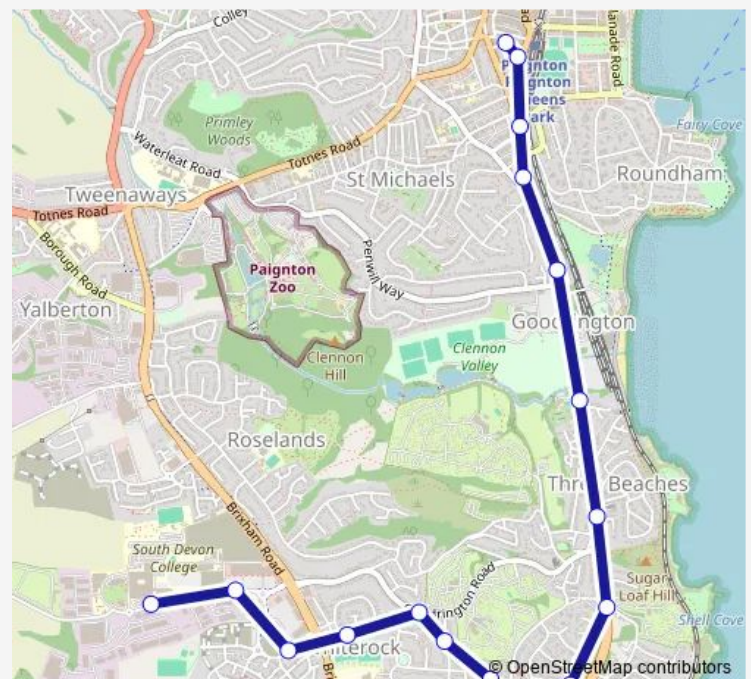

Gibson Road 114

Davies Avenue

Goodrington Road Shops

Kingsway Shops

White Rock Way

Long Road

South Devon College

Route schedule

Route info

Direction: Bus Station

Stops: 17

Trip Duration: 0 hour 12 min

23 — South Devon College - Paignton

Direction

South Devon College — Bus Station

16 stops

[Open route schedule](#)

South Devon College

Long Road

166 Goodrington Road

Goodrington Road Shops

Davies Avenue

Gibson Road 99

Blackbrook Avenue

Saturday 08:17-23:15

Sunday 09:15-23:15

Route info

Direction: South Devon College

Stops: 16

Trip Duration: 0 hour 12 min

23 Bus time schedules and route maps are available in an offline PDF at busmaps.com. Use the busmaps.com website to see live bus times, train schedule or subway schedule, and step-by-step directions for all public transit in Torquay