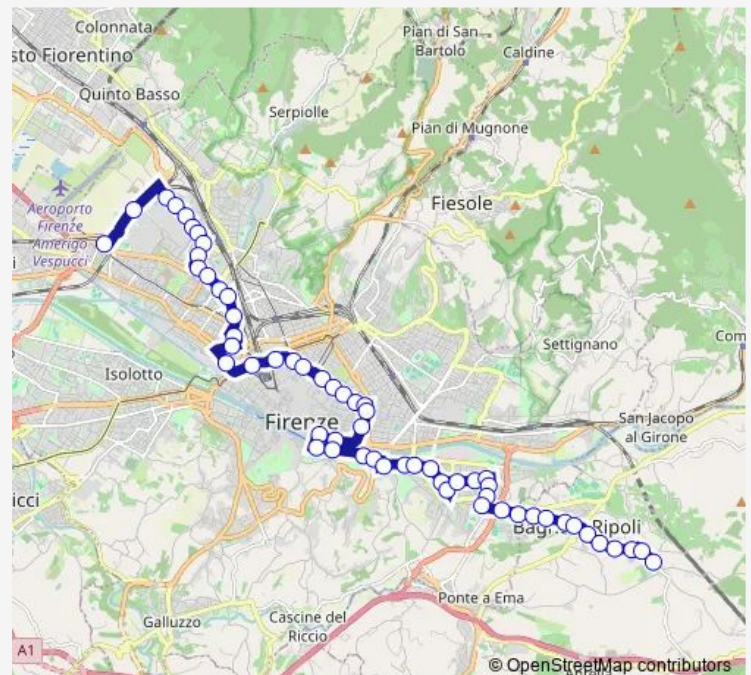

Datini Gualfredotto

Giovanni Dalle Bande Nere

Salutati Bruni

Route schedule

Croce A Varliano — T2 Guidoni

Monday 20:40-00:30⁺¹

Tuesday 20:40-00:30⁺¹

Wednesday 20:40-00:30⁺¹

Thursday 06:41-00:30⁺¹

Friday 06:43-00:30⁺¹

Saturday 20:51-00:20⁺¹

Sunday 06:43-00:10⁺¹

Route info

Direction: Croce A Varliano

Stops: 58

Trip Duration: 1 hour 2 min

Piazza Piave

Duca Degli Abruzzi

Agnolo

Salvemini

Sant'Egidio

Santa Maria Nuova

Pucci Duomo

Cavour San Marco