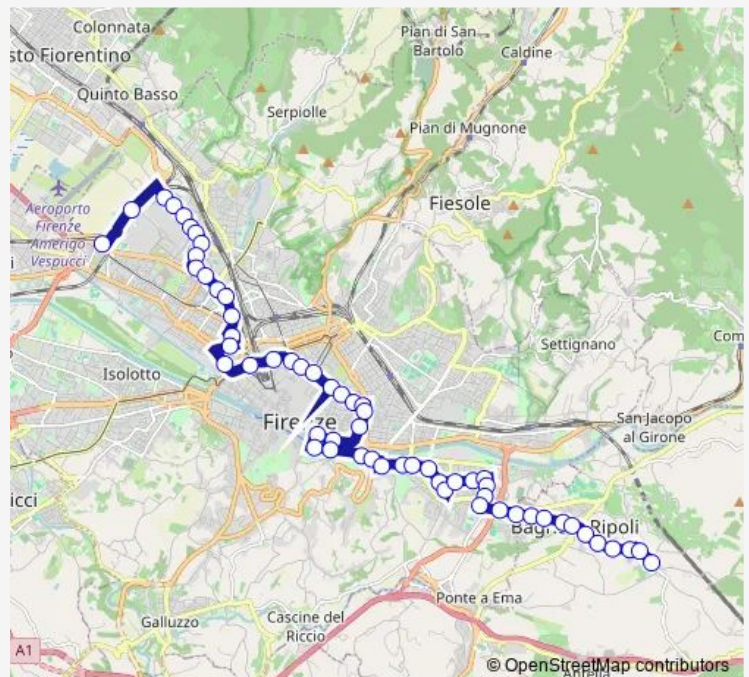

Thursday 06:41-00:30⁺¹

Friday 06:43-00:30⁺¹

Saturday 20:51-00:20⁺¹

Sunday 06:43-00:10⁺¹

Route info

Direction: Croce A Varliano

Stops: 58

Trip Duration: 1 hour 1 min

Piazza Piave

Duca Degli Abruzzi

Agnolo

Salvemini

Sant'Egidio

Santa Maria Nuova

Pucci Duomo

Cavour San Marco