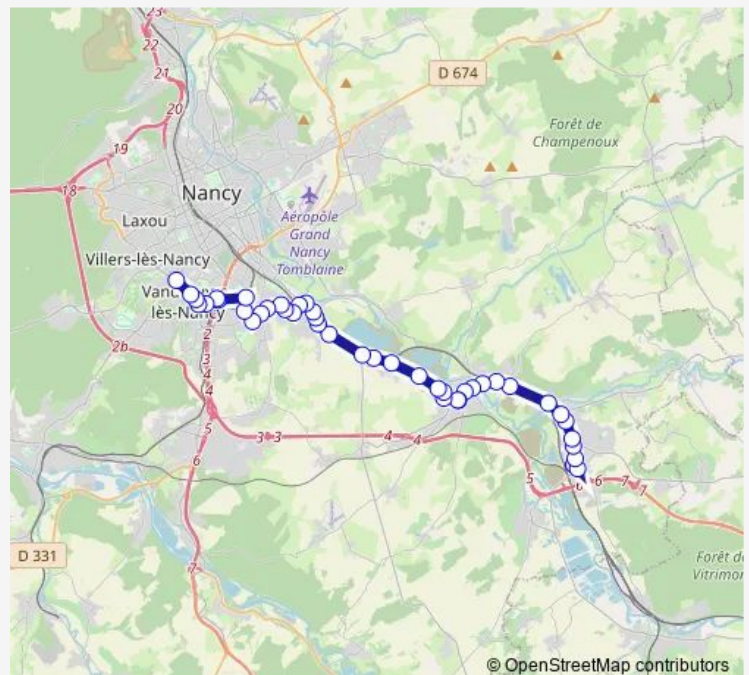

Thursday 05:57-19:25

Friday 05:57-19:25

Saturday 05:57-19:25

Sunday —

Route info

Direction: Saulcy

Stops: 43

Trip Duration: 0 hour 53 min

Wednesday 07:00-20:25

Thursday 07:00-20:25

Friday 07:00-20:25

Saturday 07:00-20:25

Sunday —

Route info

Direction: Vélodrome

Stops: 41