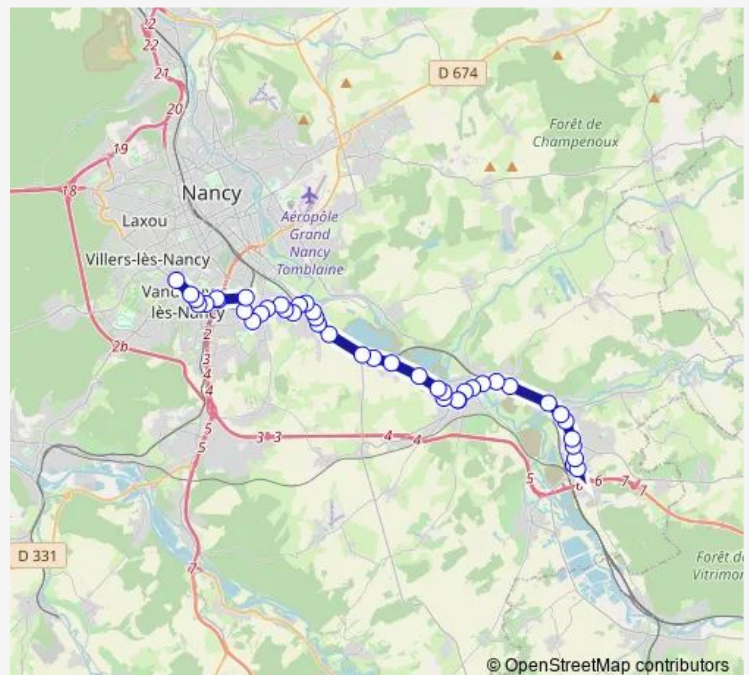

Bus 23 Dombasle Vandoeuvre

[Go to website](#)

Direction

Saulcy — Vélodrome

43 stops

[Open route schedule](#)

Saulcy

Vosges

Blainville

Maroc

Rosières

Mairie

Point Central

Solvay

Marché

Port

Monument

Filatures

Bonnardel

Leclerc

Jonquilles

Le Nid

Prignet

Clairons

Sous Station

Kiosque

Cité

Route schedule

Saulcy — Vélodrome

Monday 05:57-19:25

Tuesday 05:57-19:25

Wednesday 05:57-19:25

Thursday 05:57-19:25

Friday 05:57-19:25

Saturday 05:57-19:25

Sunday —

Route info

Direction: Saulcy

Stops: 43

Trip Duration: 0 hour 53 min

23 — Dombasle Vandoeuvre