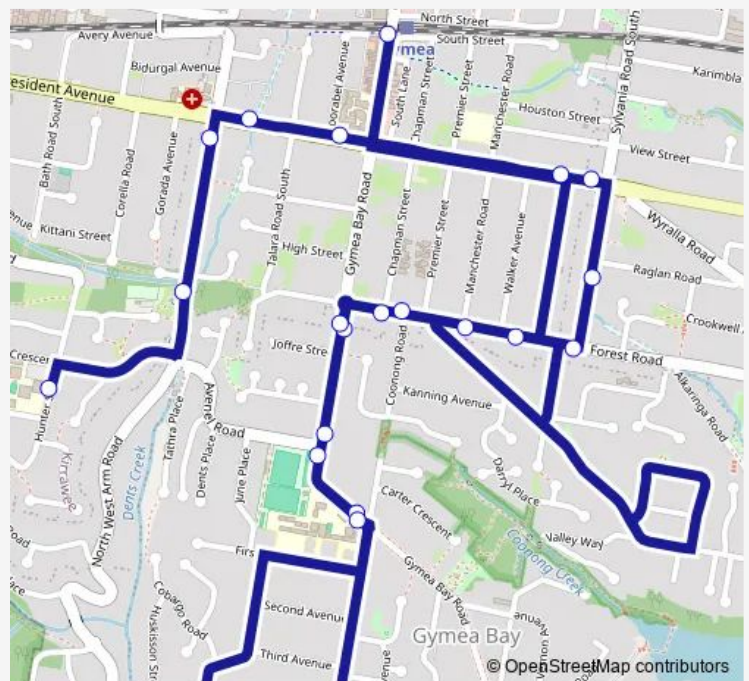

Match Point Tennis, North West Arm Rd

North West Arm Rd Before President Av

President Av After Hotham Rd

St Catherine Laboure Primary School, President Av

President Av Opp Pines Pde

President Av At Sylvania Rd

Sylvania Rd After Raglan Rd

Forest Rd Opp Sylvania Rd

Forest Rd Opp Walker Av

Forest Rd Opp Manchester Rd

Forest Rd Opp Chapman St

Gymea Peoples Church, Gymea Bay Rd

Gymea Bay Rd Opp Avenel Rd

Gymea Bay Rd Opp Gymea Bay Public School

Gymea Bay Public School, Gymea Bay Rd

Gymea Bay Oval, Gymea Bay Rd

Gymea Bay Rd Opp Gymea Peoples Church

Forest Rd Opp Coonong Rd

Gymea Bay Rd Opp Gymea Station

Route schedule

Kirrawee High School, Hunter St — Gymea Bay Rd Opp Gymea Station

Monday	15:05
Tuesday	15:05
Wednesday	15:05
Thursday	15:05
Friday	15:05
Saturday	—
Sunday	—

Route info

Direction: Kirrawee High School, Hunter St

Stops: 20

Trip Duration: 0 hour 25 min

S253 School Bus time schedules and route maps are available in an offline PDF at busmaps.com. Use the busmaps.com website to see live bus times, train schedule or subway schedule, and step-by-step directions for all public transit in Sydney