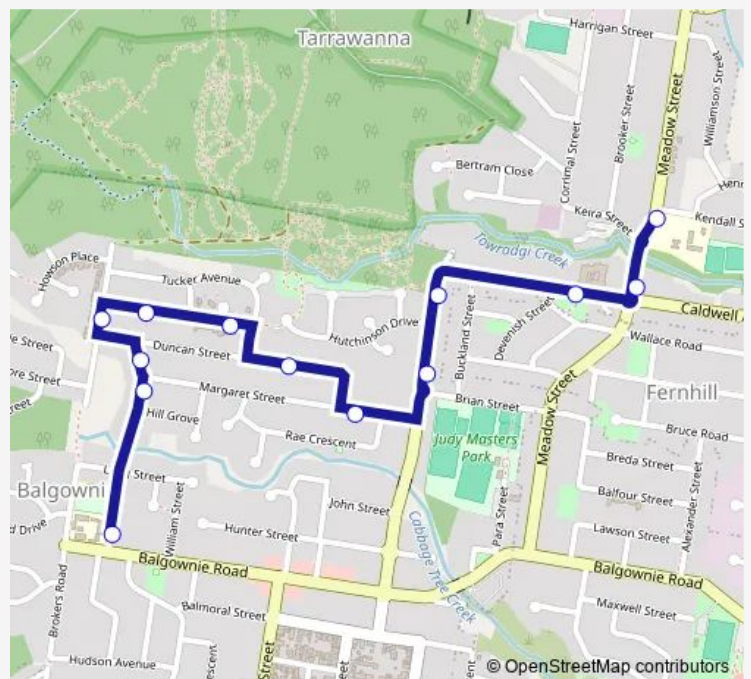

School Bus S236 Tarrawanna PS to Balgownie Ps

[Go to website](#)

**Direction**

Tarrawanna Public School, Meadow St — Chalmers St  
Opp Balgownie Public School

13 stops

[Open route schedule](#)

Tarrawanna Public School, Meadow St

Meadow St At Caldwell Av

Alpini Park, Caldwell Av

Foothills Rd After Caldwell Av

Foothills Rd Before Brian St

Margaret St Opp Duncan St

Duncan St Opp Tucker Av

Frost St Opp Ward Pl

Frost St Before Brokers Rd

Brokers Rd Before Duncan St

Chalmers St Before Margaret St

Chalmers St At Margaret St

Chalmers St Opp Balgownie Public School

Route schedule

Tarrawanna Public School, Meadow St — Chalmers St  
Opp Balgownie Public School

Monday	15:10
Tuesday	—
Wednesday	—
Thursday	—
Friday	—
Saturday	—
Sunday	—

Route info

Direction: Tarrawanna Public School, Meadow St

Stops: 13

Trip Duration: 0 hour 7 min

S236 — Tarrawanna PS to Balgownie Ps