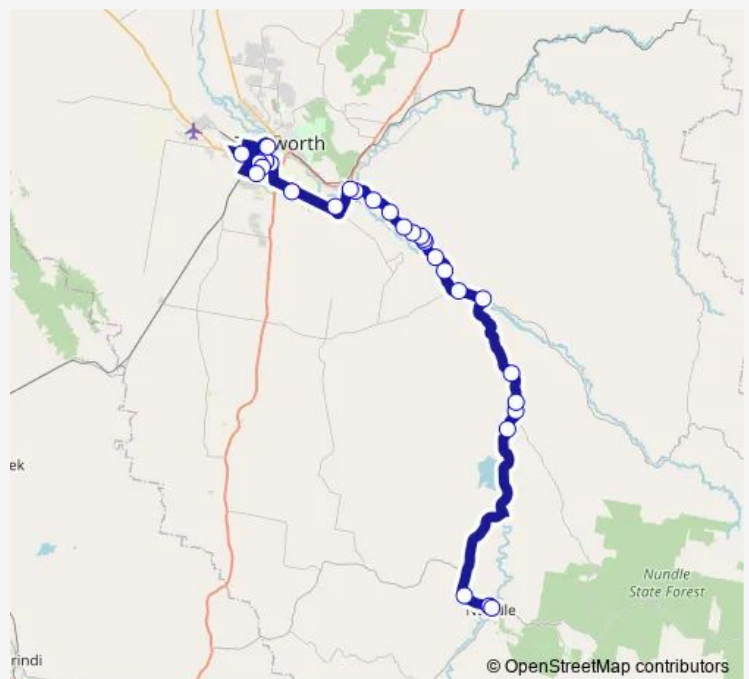

School Bus S236 Tamworth Schools to Nundle via Woolomin

[Go to website](#)

Direction

Oakenville St Opp Herring St — St Joseph's Primary School, Denison St

29 stops

[Open route schedule](#)

- Oakenville St Opp Herring St
- Jenkins St Before Oakenville St
- Tindaroo Property, Nundle Rd
- Nundle Rd Opp 3101
- Nundle Rd Before Monro St
- Nundle Rd At Lawrence St
- Nundle Rd Opp Maple Leaf Property
- Nundle Rd After Ogunbil Rd
- Nundle Rd Opp 1519
- 1252 Nundle Rd
- Nundle Rd Opp 1097
- Nundle Rd Opp 921
- 896 Nundle Rd
- Nundle Rd Opp Kerridene Rd
- 776 Nundle Rd
- 682 Nundle Rd
- Nundle Rd Opp 474
- Nundle Rd Opp 315
- Nundle Rd Opp All Saints Anglican Church
- Nundle Rd Before O'Briens Lane
- Farrer Memorial Agricultural High School

Route schedule

Oakenville St Opp Herring St — St Joseph's Primary School, Denison St

Monday	06:50
Tuesday	06:50
Wednesday	06:50
Thursday	06:50
Friday	06:50
Saturday	—
Sunday	—

Route info

Direction: Oakenville St Opp Herring St

Stops: 29

Trip Duration: 2 hour 3 min

S236 — Tamworth Schools to Nundle via Woolomin

Carinya Christian School

Parry School, Degance St

Tamworth High School, Willis St

Tamworth South Public School, Woodward Av

The schedule is provided in the local timezone. Times with "(+1)" indicate departures on the next day.

PDF file created on 2025-01-16

2024 BusMaps.com - All Rights Reserved