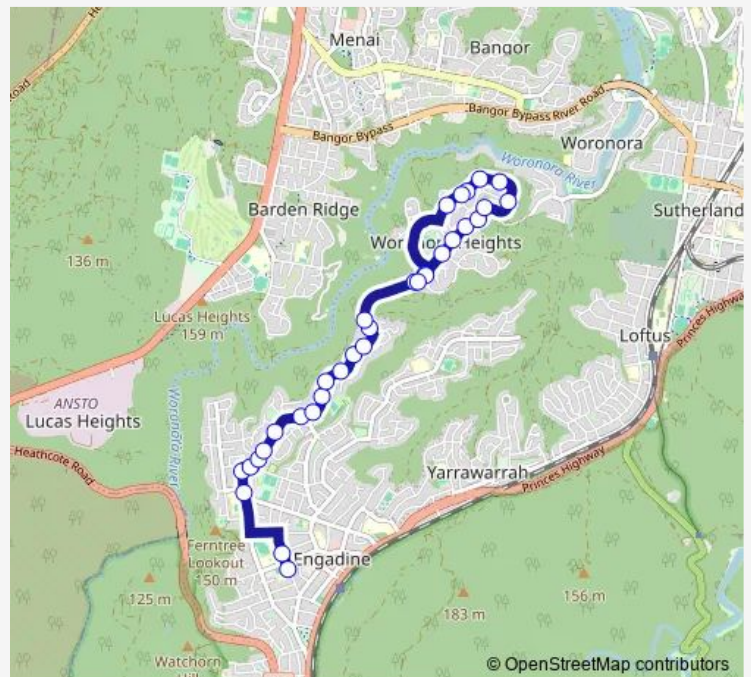

School Bus S236 St John Bosco PS to Bundanoon Rd at Sandpiper PI via Woronora Heights

[Go to website](#)

Direction

St John Bosco Primary School, Banksia Av — Bundanoon Rd At Sandpiper PI

32 stops

[Open route schedule](#)

- St John Bosco Primary School, Banksia Av
- St John Bosco College, Banksia Av
- Engadine West Public School, Woronora Rd
- Woronora Rd At Diosma PI
- Achilles Rd Before Cooriengah Heights Rd
- Cooriengah Heights Rd After Achilles Rd
- Cooriengah Heights Rd Opp Forbes Cres
- Cooriengah Heights Rd After Kiparra St
- Cooriengah Heights Rd Opp Wollybutt Rd
- Cooriengah Heights Rd At Kulinia St
- Cooriengah Heights Rd Before Kurwin St
- Cooriengah Heights Rd Opp Ardrossan Rd
- Cooriengah Heights Rd Opp Dundee St
- Cooriengah Heights Rd After Mirang PI
- Cooriengah Heights Rd Opp Kilmarnock Rd
- Bundanoon Rd Opp Arkana PI
- Bundanoon Rd At Kelton PI
- Bundanoon Rd At Lowry PI
- Bundanoon Rd Opp Penguin PI
- Bundanoon Rd At Teal PI

Route schedule

St John Bosco Primary School, Banksia Av — Bundanoon Rd At Sandpiper PI

Monday	15:40
Tuesday	15:40
Wednesday	15:40
Thursday	15:40
Friday	15:40
Saturday	—
Sunday	—

Route info

Direction: St John Bosco Primary School, Banksia Av

Stops: 32

Trip Duration: 0 hour 25 min

S236 — St John Bosco PS to Bundanoon Rd at Sandpiper PI via Woronora Heights

Bundanoon Rd At Warrangarree Dr

Bundanoon Rd Opp Whimbrel Pl

Bundanoon Rd Before Warrangarree Dr