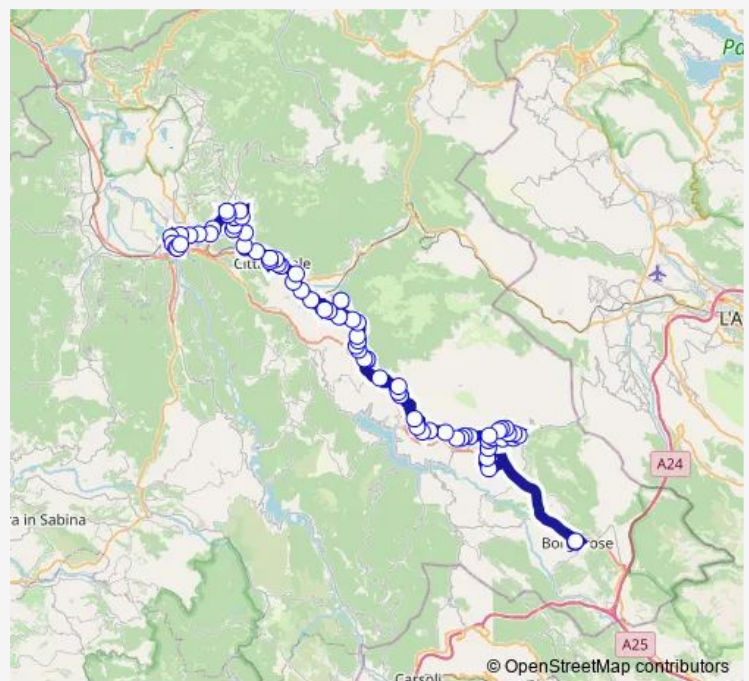

**Route schedule**

BORGOROSE | Piazza Municipio # f8254 — Rieti | Piazza Cavour # f1068

Monday 05:50

Tuesday 05:50

Wednesday 05:50

Thursday 05:50

Friday 05:50

Saturday 05:50

Sunday —

**Route info**

Direction: BORGOROSE | Piazza Municipio # f8254

Stops: 70

Trip Duration: 1 hour 50 min

Borgorose - Rieti # Fm923a

PETRELLA | Pagliara # f8485

PETRELLA | Mareri # f8486