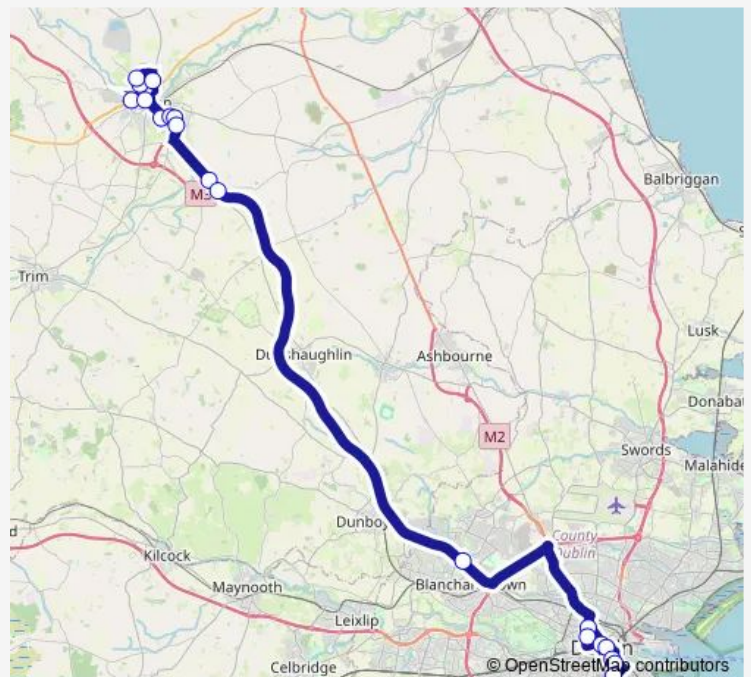

Direction

Blackwater Abbey — Wilton Terrace

20 stops

[Open route schedule](#)

- Blackwater Abbey
- Ratholdren Road
- Leisure Link
- Russell Court
- Navan Park and Ride
- Kennedy Road
- Limekilnhill
- Meath County Council
- Johnstown Centre
- Boyne View
- St Columbans
- Garlow Cross
- N3 Slip Road
- North Circular Road
- Broadstone
- O'Connell Street Upper
- Irish Life
- Westland Row Church
- Holles Street
- Wilton Terrace

Route schedule

Blackwater Abbey — Wilton Terrace

Monday	05:40-00:35⁺¹
Tuesday	05:40-00:35⁺¹
Wednesday	05:40-00:35⁺¹
Thursday	05:40-00:35⁺¹
Friday	05:40-00:35⁺¹
Saturday	05:55-00:35⁺¹
Sunday	06:00-00:55⁺¹

Route info

Direction: Blackwater Abbey

Stops: 20

Trip Duration: 2 hour 4 min

■ Nx — Dublin Wilton Terrace - Navan