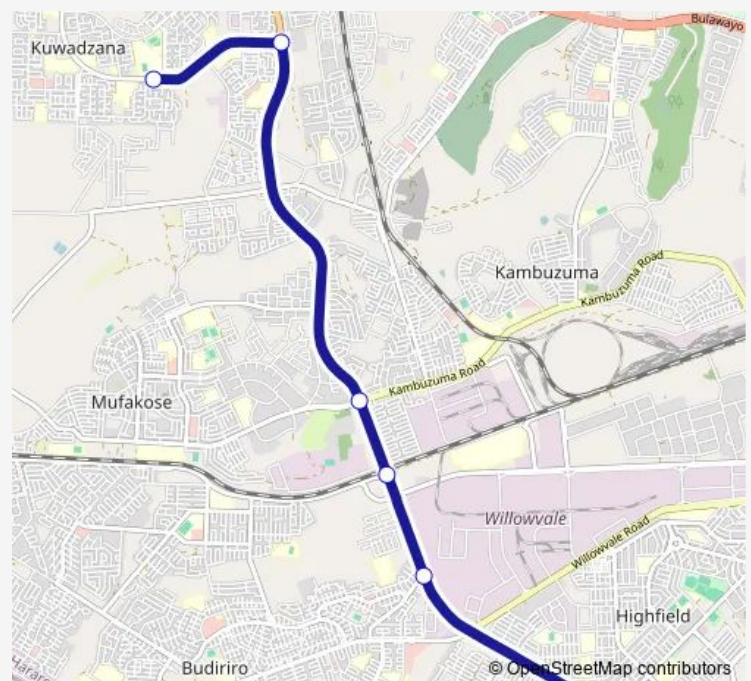

### Direction

Mapuranga Hub — Kuwadzana 4 Shops Hub

6 stops

[Open route schedule](#)

Mapuranga Hub

Tyre Sale

Corner Marimba Rd& High Glen Rd

Corner Mupani Road and High Glen Road

### Route schedule

Mapuranga Hub — Kuwadzana 4 Shops Hub

Monday	10:48
Tuesday	10:48
Wednesday	10:48
Thursday	10:48
Friday	10:48
Saturday	10:48
Sunday	10:48

### Route info

Direction: Mapuranga Hub

Stops: 6

Trip Duration: 0 hour 43 min

Mapuranga Hub to Kuwadzana 4 Shops

Communal Taxi Service time schedules and route maps are available in an offline PDF at [busmaps.com](https://busmaps.com). Use the [busmaps.com](https://busmaps.com) website to see live bus times, train schedule or subway schedule, and step-by-step directions for all public transit in Harare