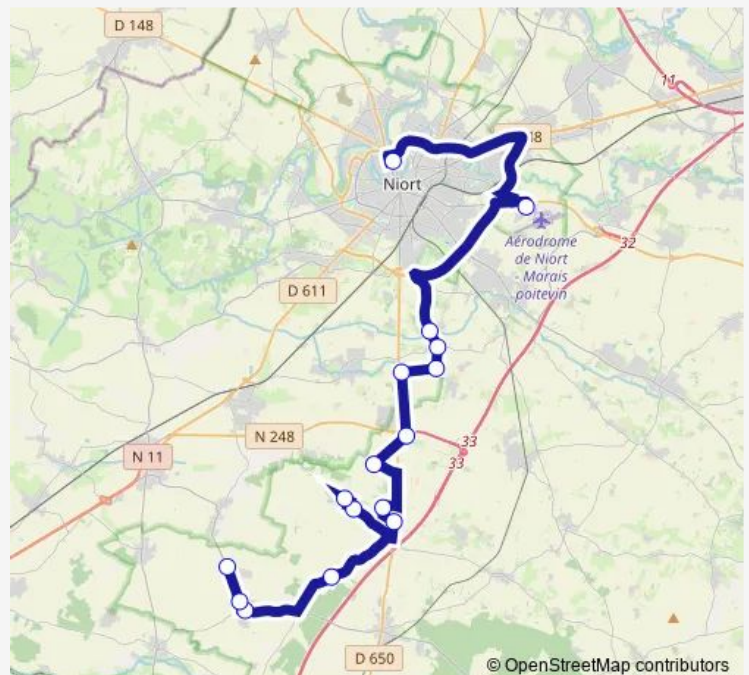

Direction

Lycee Jean Mace — Treillebois

16 stops

[Open route schedule](#)

Lycee Jean Mace

Pole D'Echange Darwin

BAS-Maire Rd106

Pied Blanc

Buffageasse

Cherves

Lotissement Asf

Jules

Gript Mingolliere

Gript Mairie

LA Devise

Granzay Bourg

Limouillas

Place Canteau

LA Foye-Monjault Ecole

Treillebois

Route schedule

Lycee Jean Mace — Treillebois

Monday —

Tuesday —

Wednesday 13:05

Thursday —

Friday —

Saturday —

Sunday —

Route info

Direction: Lycee Jean Mace

Stops: 16

Trip Duration: 1 hour 5 min