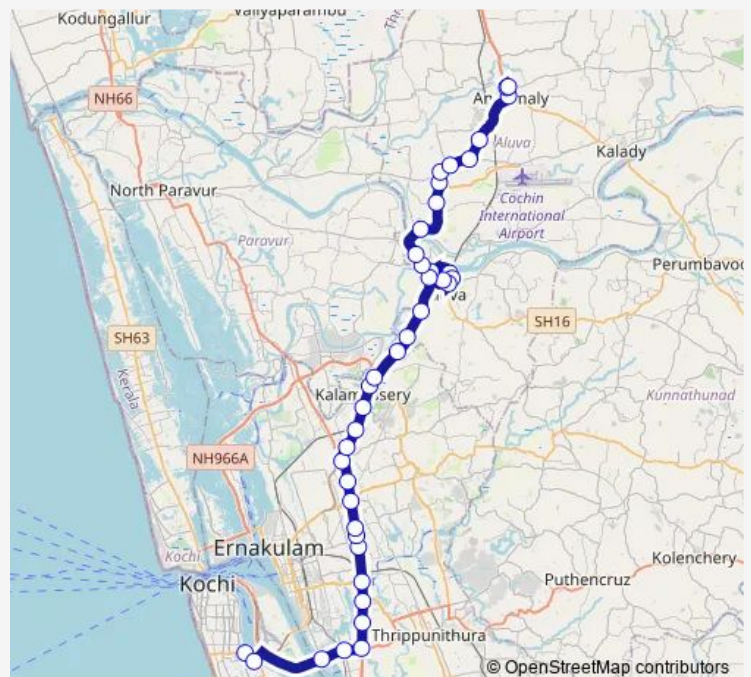

Route schedule

Thoppumpady — Angamaly

Monday	06:00
Tuesday	06:00
Wednesday	06:00
Thursday	06:00
Friday	06:00
Saturday	06:00
Sunday	06:00

Route info

Direction: Thoppumpady

Stops: 40

Trip Duration: 2 hour 3 min

Ankamaly ↔ Thoppumpady

Garage Ksrtc

Town Hall

Pump Junction

Zeenath Junction

Aluva Ksrtc

Bypass

Seemas

Vappalassery

Chungam

Angamaly Town

Angamaly

Direction

Angamaly — Thoppumpady

27 stops

[Open route schedule](#)

Route schedule

Angamaly — Thoppumpady

Monday	06:00
Tuesday	06:00
Wednesday	06:00
Thursday	06:00
Friday	06:00
Saturday	06:00
Sunday	06:00

Route info

Direction: Angamaly

Stops: 27

Trip Duration: 1 hour 53 min