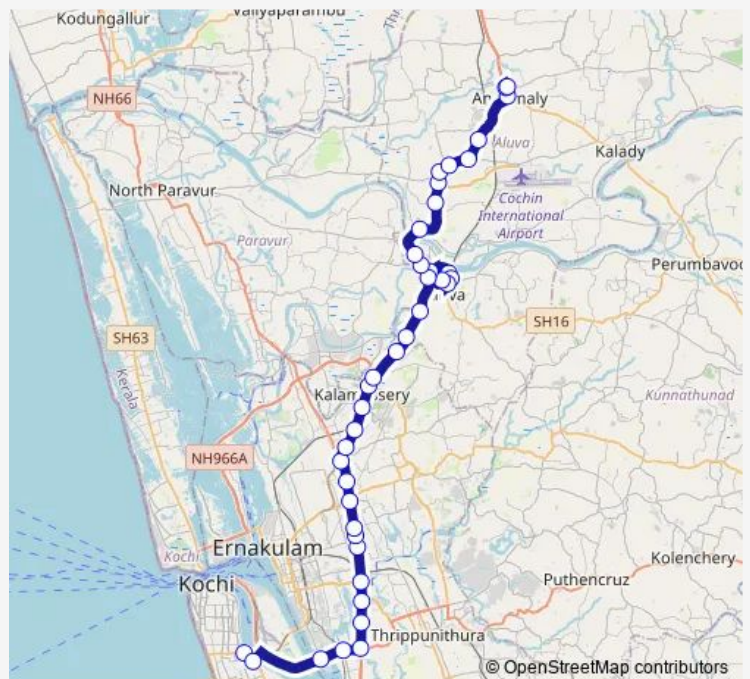

Route schedule

Thoppumpady — Angamaly

Monday	06:00
Tuesday	06:00
Wednesday	06:00
Thursday	06:00
Friday	06:00
Saturday	06:00
Sunday	06:00

Route info

Direction: Thoppumpady

Stops: 40

Trip Duration: 2 hour 3 min

Ankamaly ↔ Thoppumpady

Garage Ksrtc

Town Hall

Pump Junction

Zeenath Junction

Aluva Ksrtc

Bypass

Seemas

Vappalassery

Chungam

Angamaly Town

Angamaly

Direction

Angamaly — Thoppumpady

27 stops

[Open route schedule](#)

Route schedule

Angamaly — Thoppumpady

Monday	06:00
Tuesday	06:00
Wednesday	06:00
Thursday	06:00
Friday	06:00
Saturday	06:00
Sunday	06:00

Route info

Direction: Angamaly

Stops: 27

Trip Duration: 1 hour 53 min