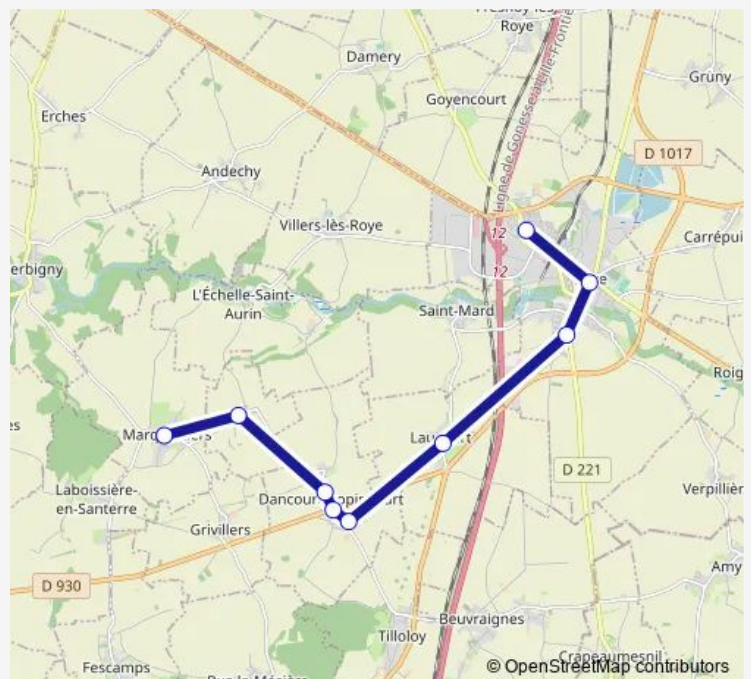

### Direction

Roye - Collège Segpa Louise Michel — Marquivillers - Cabine téléphonique

9 stops

[Open route schedule](#)

Roye - Collège Segpa Louise Michel

Roye - Place des pompiers

Roye - Lotissement Saint-Gilles

### Route schedule

Roye - Collège Segpa Louise Michel — Marquivillers - Cabine téléphonique

Monday 16:25

Tuesday 16:25

Wednesday —

Thursday 16:25

Friday 16:25

Saturday —

### Route info

Direction: Roye - Collège Segpa Louise Michel

Stops: 9

Trip Duration: 0 hour 38 min

8-11-302 Bus time schedules and route maps are available in an offline PDF at [busmaps.com](https://busmaps.com). Use the [busmaps.com](https://busmaps.com) website to see live bus times, train schedule or subway schedule, and step-by-step directions for all public transit in Montdidier