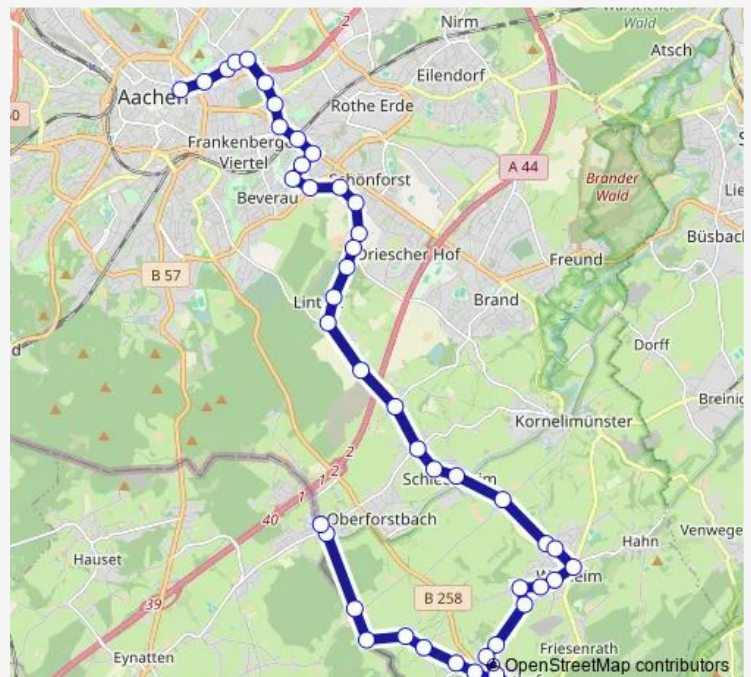

### Route schedule

Aachen, Walheim Hasbach — Aachen, Eisenbrunnen

Monday 06:00-21:55

Tuesday 06:12-07:22

Wednesday 06:12-07:22

Thursday 06:12-07:22

Friday 06:12-07:22

Saturday 06:00-21:55

### Route info

Direction: Aachen, Walheim Hasbach

Stops: 34

Trip Duration: 0 hour 42 min

Aachen, Tierpark

Aachen, Hasencleverstraße

Aachen, Zeppelinstraße

Aachen, Bahnhof Rothe Erde (Bus)