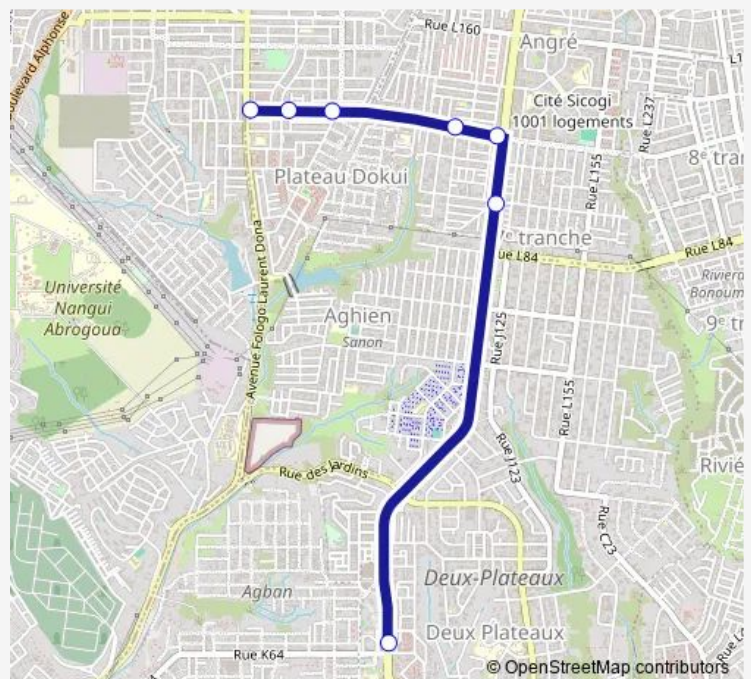

### Route schedule

2 Plateaux Mobile — Azur Mobile

Monday	06:00
Tuesday	06:00
Wednesday	06:00
Thursday	06:00
Friday	06:00
Saturday	06:00
Sunday	06:00

### Route info

Direction: 2 Plateaux Mobile

Stops: 7

Trip Duration: 0 hour 21 min

woro woro : 2 Plateaux Mobile ↔ Plateau Dokoui Azur

**Direction**

Azur Mobile — 2 Plateaux Mobile

6 stops