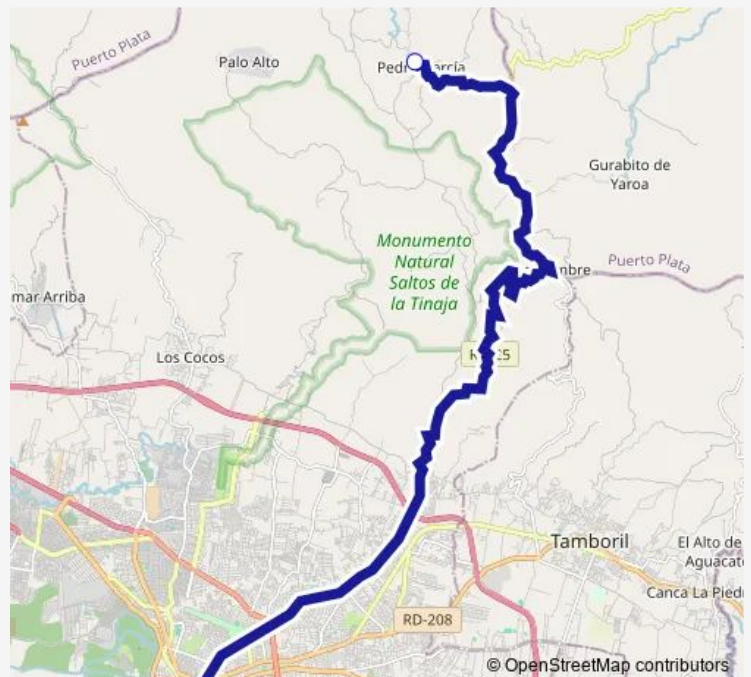

## Bus Int 22 Ruta Yasica Abajo-Santiago

[Go to website](#)

### Direction

Terminal Santiago 27 — Terminal Yasica Abajo 1

2 stops

[Open route schedule](#)

Terminal Santiago 27

Terminal Yasica Abajo 1

### Route schedule

Terminal Santiago 27 — Terminal Yasica Abajo 1

Monday	06:00
Tuesday	06:00
Wednesday	06:00
Thursday	06:00
Friday	06:00
Saturday	06:00
Sunday	06:00

### Route info

Direction: Terminal Santiago 27

Stops: 2

Trip Duration: 0 hour 30 min

■ Int 22 — Ruta Yasica Abajo-Santiago

**Direction**

Terminal Yasica Abajo 1 — Terminal Santiago 27

2 stops