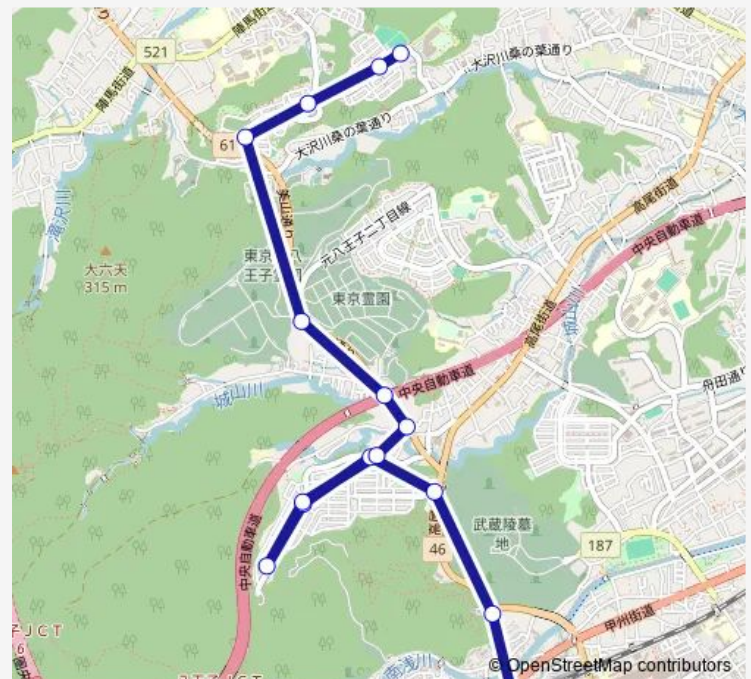

Thursday 20:08-23:10

Friday 20:08-23:10

Saturday 20:10-22:45

Sunday 20:10-22:45

Route info

Direction: 高尾駅北口

Stops: 15

Trip Duration: 0 hour 19 min